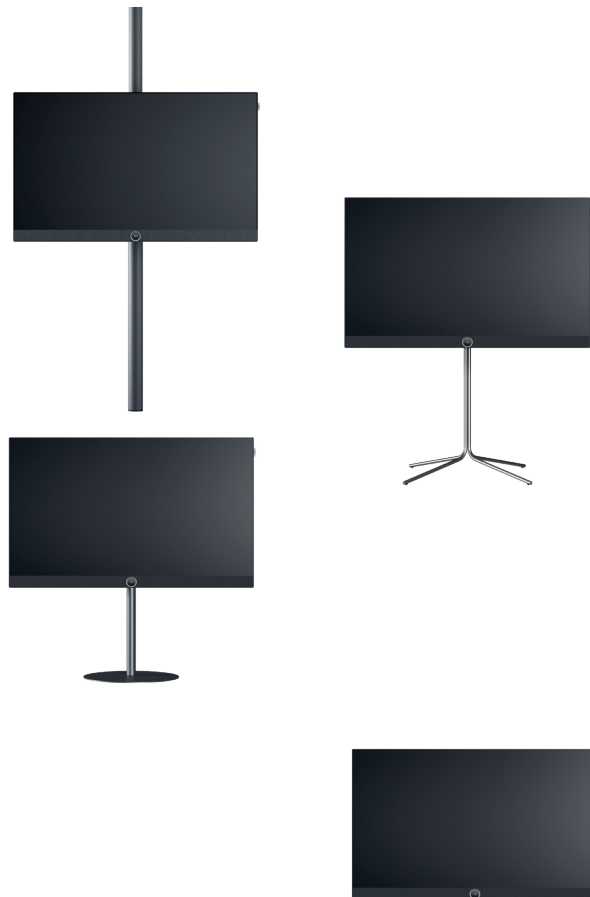

Loewe **callas**

The compact set for classic television and comfortable streaming

---

Setup solutions

Further options are possible. Your dealer will be happy to advise you.

Stand solutions

floor2ceiling stand

callas 43: W* x H x PD / TD = 97,0 x 220-290 x 6,8 / 25,4

callas 32: W* x H x PD / TD = 72,5 x 220-290 x 7,9 / 25,4

manually rotatable (+/- 110°), hidden cable routing,

height adjustable (220-290 cm), adaption via wall mount slim

floor stand universal

callas 43: W* x H x PD / TD = 97,0 x 101,7 x 6,8 / 25,4

callas 32: W* x H x PD / TD = 72,5 x 88,2 x 7,9 / 25,4

manually rotatable (+/- 45°), hidden cable routing

floor stand c

callas 43: W* x H x PD / TD = 97,0 x 11,1 x 6,8 / 48,7

callas 32: W* x H x PD / TD = 72,5 x 96,6 x 7,9 / 48,7

manually rotatable (+/- 45°)

Wall solutions

wall mount universal

callas 43: W* x H x PD / TD = 97,0 x 58,9 x 6,8 / 11,3-12,1

callas 32: W* x H x PD / TD = 72,5 x 45,6 x 7,9 / 9,9-10,9

tiltable mounting

wall mount slim 432

callas 43: W* x H x PD / TD = 97,0 x 58,9 x 6,8 / 9,6

flat mounting

wall mount slim 221

callas 32: W* x H x PD / TD = 72,5 x 45,6 x 7,9 / 8,4

flat mounting

Dimensions in cm: W = width, H = height, PD = product depth, TD = total depth. Technical modifications and errors excepted.

* In the area of the side-mounted Loewe clip, the width of the TV set may increase by up to 1 cm, depending on the type of set.