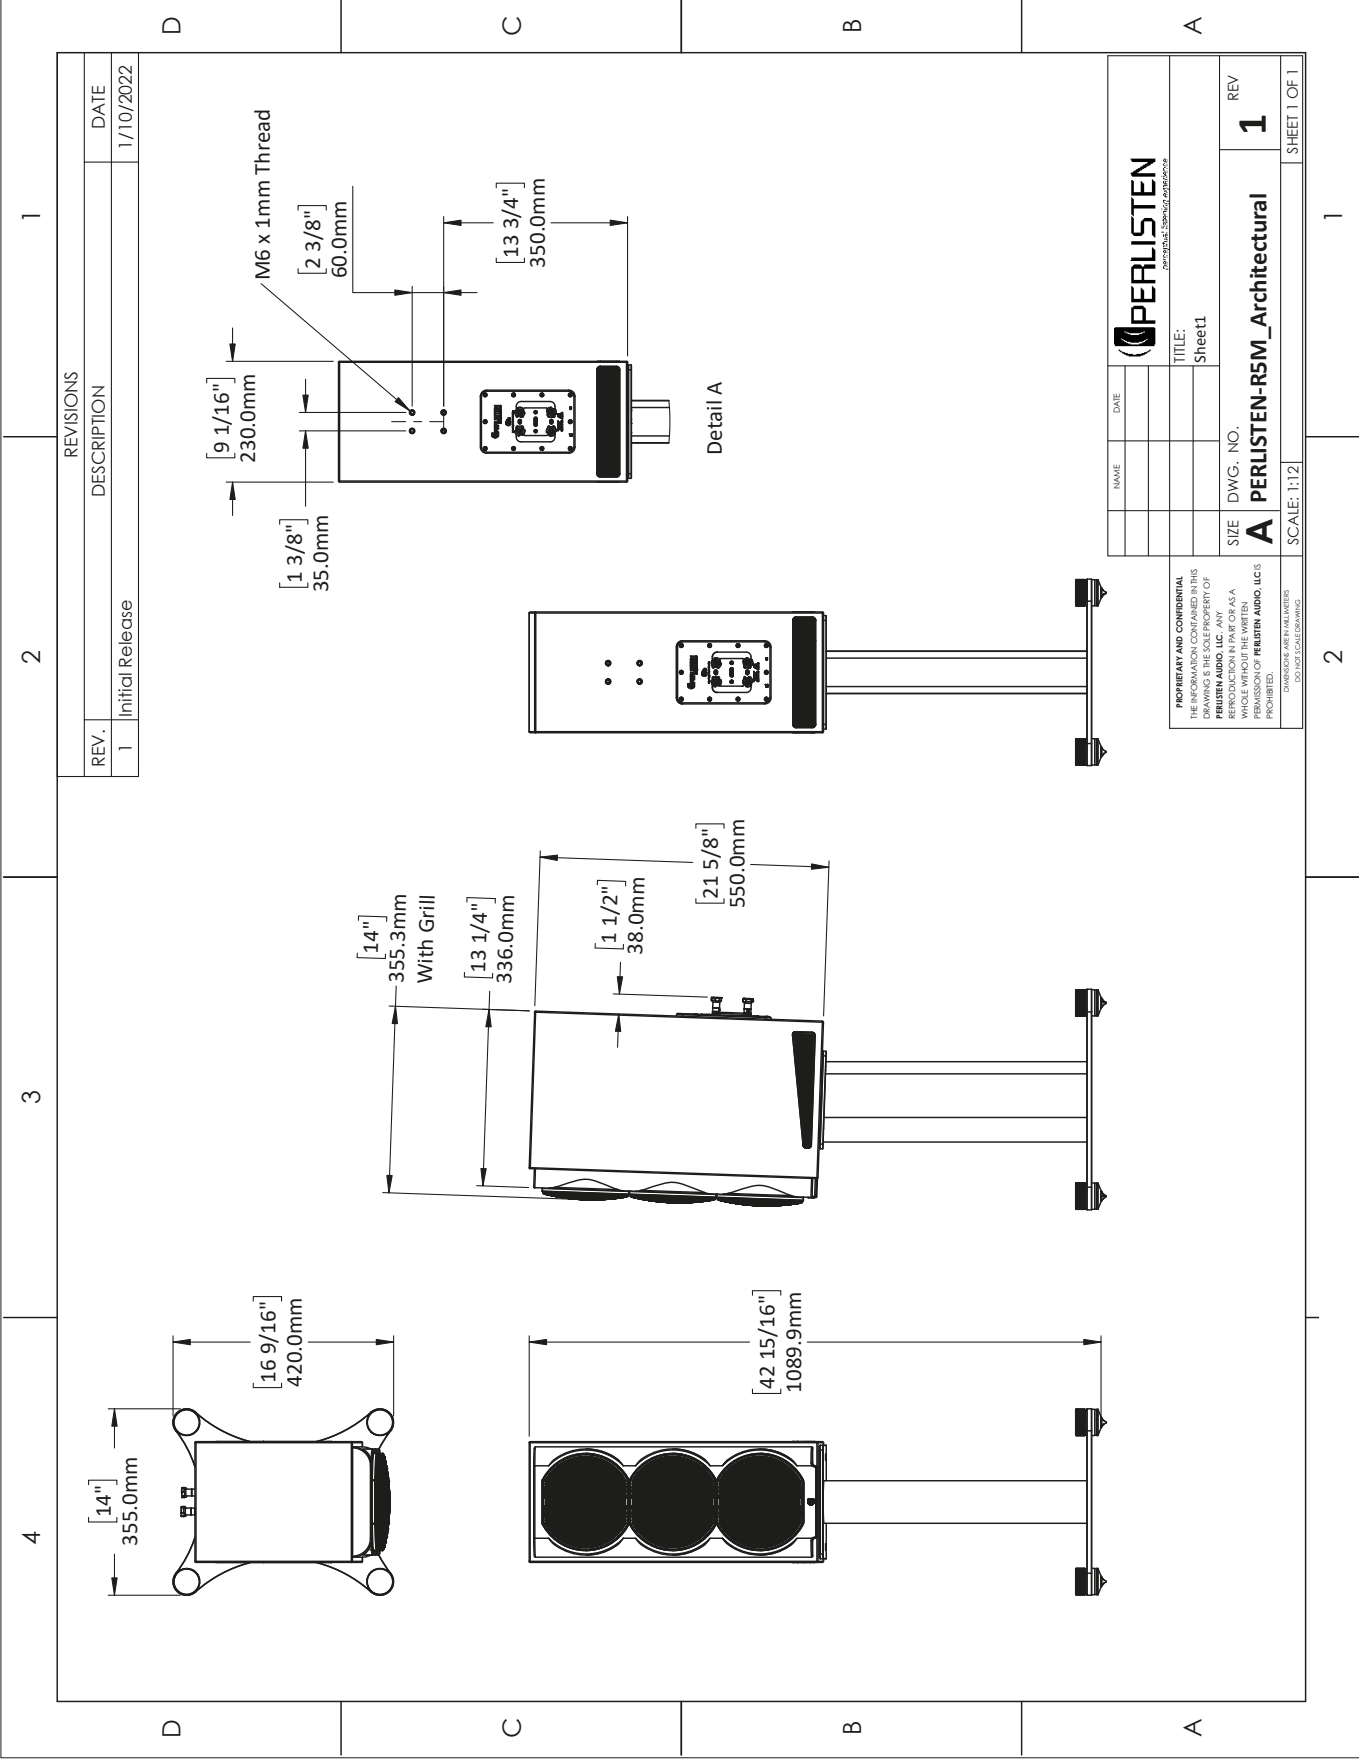

DPC-Array
Directivity pattern control
*USA Patent pending

HPF (Hybrid Pulp Formulation)
Diaphragms made from mixed long fiber hardwood, bamboo and wool

REVISIONS		DATE
REV.	DESCRIPTION	DATE
1	Initial Release	1/10/2022

NAME	DATE
TITLE: Sheet1	
SIZE	DWG. NO.
A	PERLISTEN-R5M_Architectural
REV	1
SCALE: 1:12	
SHEET 1 OF 1	

1 2 3 4

D C B A

D C B A

1 2 1