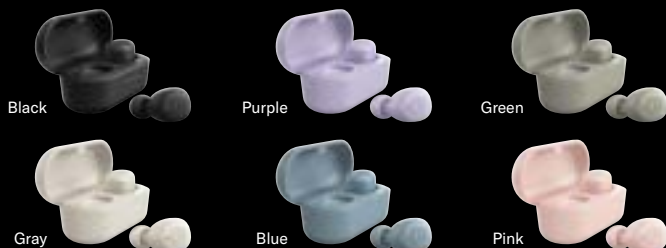

Features

Frequency Response   20Hz - 20kHz
Weight (Earbuds)   5.0g each
Mic   ✓
Waterproof   ✓
IPX5
Bluetooth (Version, codec) Bluetooth® V5.0, SBC/AAC/Qualcomm® aptX™
Voice Control   Siri® / Google Assistant
Listening Care   ✓ (Original)
Yamaha Headphones Controller App   ✓