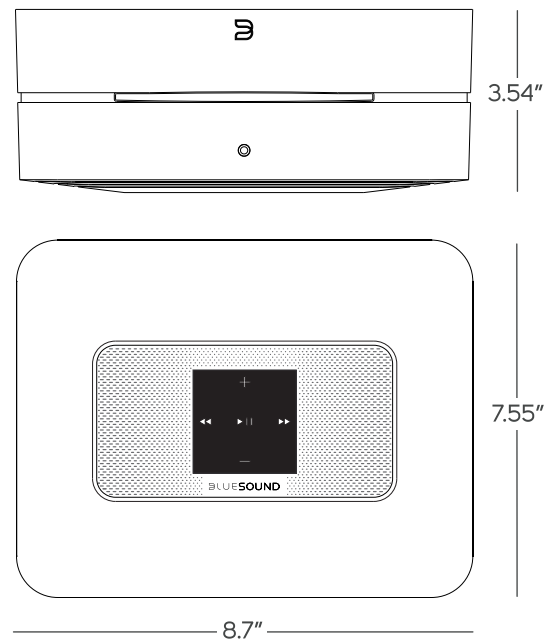

Power Consumption (Idle):	22W
Finish:	Black/White

Dimensions (Unit):

(W x H x D)	220 x 90 x 192mm
(W x H x D)	8.7 x 3.54 x 7.55 in
Weight:	1.84kg/4.05lbs

Included Accessories:

- 120V AC Power Cord
- 230V AC Power Cord
- Ethernet Cable
- Stereo RCA to RCA Cable
- 3.5mm Stereo Mini Plug to RCA Cable
- Toslink Optical to 3.5mm Mini Adaptor
- Safety/Warranty Guide
- Quick Setup Guide