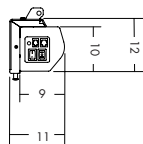

Power plug

Models
270 and above