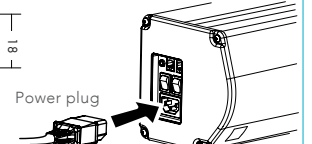

Motorized

Retractable

The most complete motorized screen.

Designed to meet the expectation of the most demanding cinema enthusiasts, the Majestic Premium screen boasts a wide range of features.

The Majestic is a high-end motorized screen from the Lumene Premium range. This high-quality, user-friendly screen housed in a white aluminium case features a silent, French-made Somfy motor and is the embodiment of reliability and security. The length of the screen is adjustable and the mounting bracket can be adapted to ensure optimal placement, even in challenging conditions. The Majestic Premium screen is also fitted with a clip-on fastening system for an easy and fast installation on a wall or on the ceiling. A suspended mount is also possible. Like all Lumene screens, the Majestic features a treated canvas screen for optimal color rendering and smart home enthusiasts will appreciate the trigger input and the RS232 interface for home automation.

Built-in remote control system

Fine adjustment system

Wall, ceiling or suspended mount

Safe clipping system

Home automation

SPECIFICATIONS

Screen material

High quality LUMENE screen material
PVC WMat
Gain 1.0
Directivity 150°
No shine point
Treatments : anti-yellowing, anti-mold, and anti-gondolement
Black-out back fabric
Black borders
Optimal surface for LCD projectors

Case

White lacquered aluminium
Safe clipping system
Easy and fast install
Wall and ceiling mounting
Hook for hanging installation from ceiling

Motor

Simple, reliable and quiet tubular Somfy motor

Control system

RS232 for home automation
Remote control with fine adjustment system (batteries provided)
Built-in IR remote control system
12V Trigger
Deported IR sensor provided
Manual switch (Up, Stop, Down)

Warranty

2 years

DETAILS