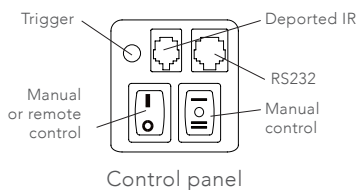

DETAILS

Remote control