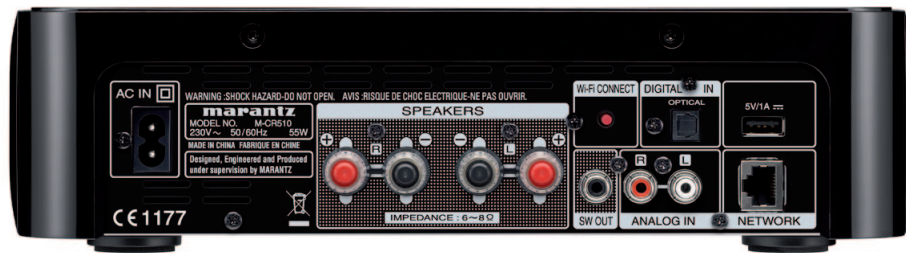

M-CR510 MELODY STREAM NETWORK RECEIVER

FEATURES	M-CR510
High quality power output	2 x 60 W
Streaming audio from PC	• (DLNA 1.5)
Internet Radio	•
AirPlay audio streaming	•
Windows 8/RT compatible	•
vTuner / Spotify*	• / • / •
USB Audio (Front) / Made for iPod / Made for iPhone	• / • / •
USB Audio (Rear) / Made for iPod / Made for iPhone	• / • / •
Ethernet / WiFi	• / •
WiFi setup: WPS / WiFi Sharing	• / •
DLNA certified	• (DLNA 1.5)
Lossy formats: MP3 / WMA / AAC	• / • / •
Lossless formats: FLAC HD 192/24 / ALAC 96/24 / WAV 192/24	• / • / •
Gapless Playback	• (FLAC, WAV)
WMM (WiFi Multimedia)	•
Remote APP: iDevice / Android	• / •
Tone Control: Bass / Treble / Balance	• / • / •
Clock	•
Sleep Timer	•
Programmable Timer: Once / Daily	• / •
INPUTS/OUTPUTS	
AUDIO	
Analogue In/Out	1 / 0
Digital Optical In	•
OTHER	
iPod / iPhone compatible USB input	2
Subwoofer PreOut	•
Speaker Terminal: Screw	•
Headphone Out	•

* not available in all countries

SPECIFICATIONS	
AUDIO SECTION	
Power Output (6 ohm, 1kHz, 10%THD)	60 W
Number of channels	2
Freq. Response (Analogue In)	5 Hz - 22 kHz
Signal to Noise Ratio	86 dB
Total Harmonic Distortion	0.1 %
GENERAL	
Available colors: Black / Black-White	• / •
Remote Control	RC010CR
Power Consumption	55 W
Standby Consumption	0.3 W
Maximum Dimensions (W x D x H) in mm	292 x 302 x 78
Weight	2.7 kg

Perfect partner