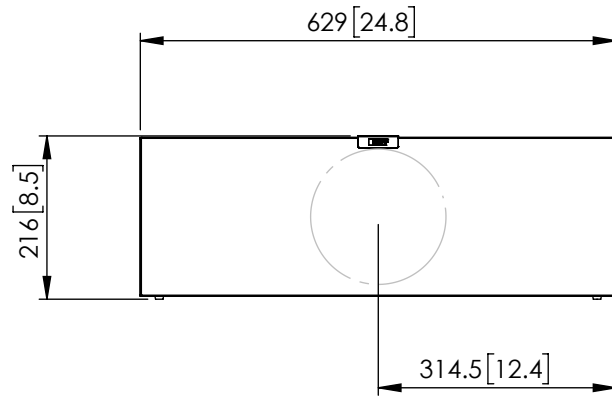

FRONT

SIDE

BACK

BOTTOM

Q SERIES
Q6 Meta

UNIT: MM [INCH]

FRONT

SIDE

BACK

BOTTOM

Q SERIES
Q6 Meta

UNIT: MM [INCH]