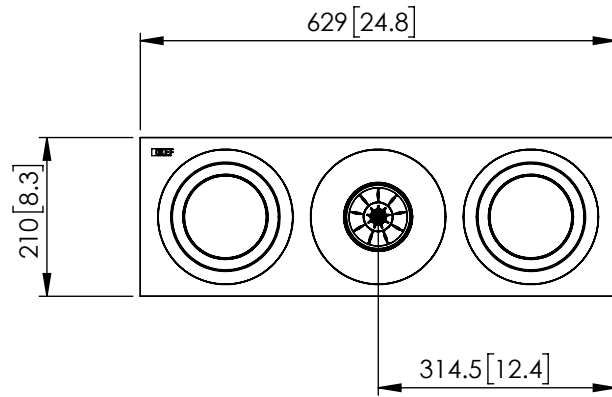

FRONT

SIDE

BACK

BOTTOM

Q SERIES
Q6 Meta

UNIT: MM [INCH]

FRONT

SIDE

BACK

BOTTOM

Q SERIES
Q6 Meta

UNIT: MM [INCH]