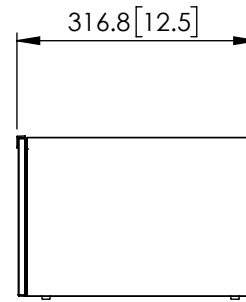

FRONT

SIDE

BACK

BOTTOM

Q SERIES
Q6 Meta

UNIT: MM [INCH]

FRONT

SIDE

BACK

BOTTOM

Q SERIES
Q6 Meta

UNIT: MM [INCH]