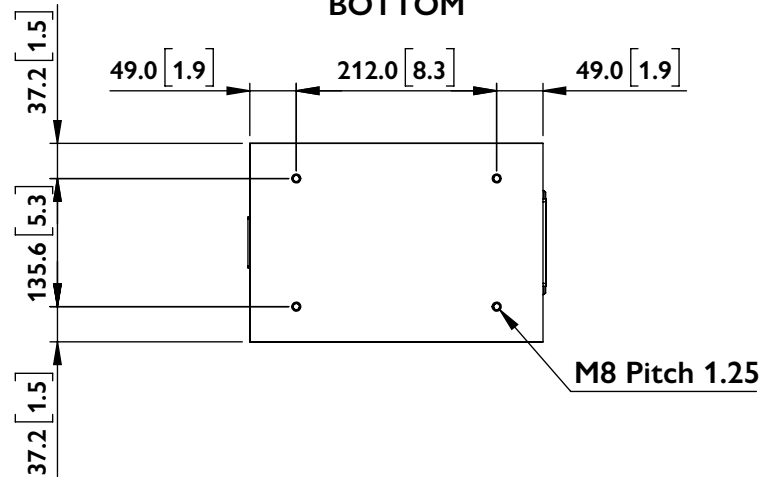

FRONT

SIDE

BACK

BOTTOM

Q SERIES
Q Concerto Meta

UNIT: MM [INCH]

FRONT

SIDE

BACK

BOTTOM

Q SERIES
Q Concerto Meta

UNIT: MM [INCH]