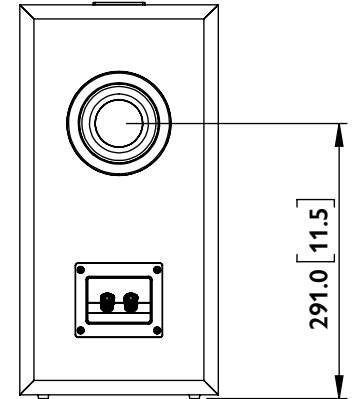

FRONT

SIDE

BACK

BOTTOM

Q SERIES
Q Concerto Meta

UNIT: MM [INCH]

FRONT

SIDE

BACK

BOTTOM

Q SERIES
Q Concerto Meta

UNIT: MM [INCH]