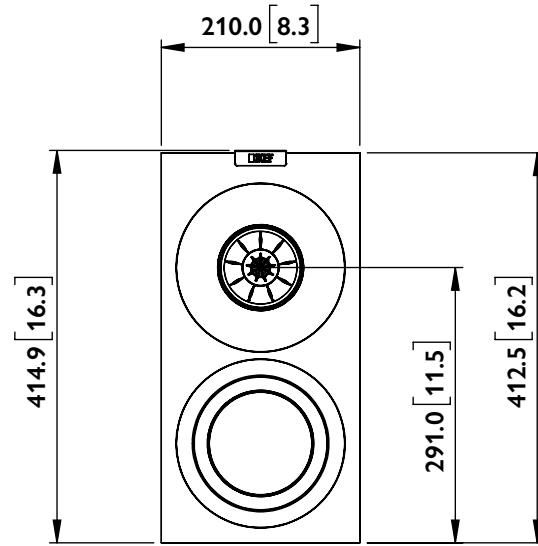

FRONT

SIDE

BACK

BOTTOM

Q SERIES
Q Concerto Meta

UNIT: MM [INCH]

FRONT

SIDE

BACK

BOTTOM

Q SERIES
Q Concerto Meta

UNIT: MM [INCH]