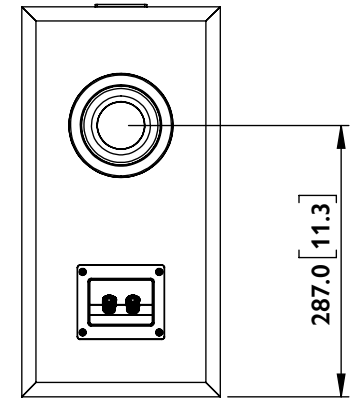

FRONT

SIDE

BACK

BOTTOM

Q SERIES
Q Concerto Meta

UNIT: MM [INCH]

FRONT

SIDE

BACK

BOTTOM

Q SERIES
Q Concerto Meta

UNIT: MM [INCH]