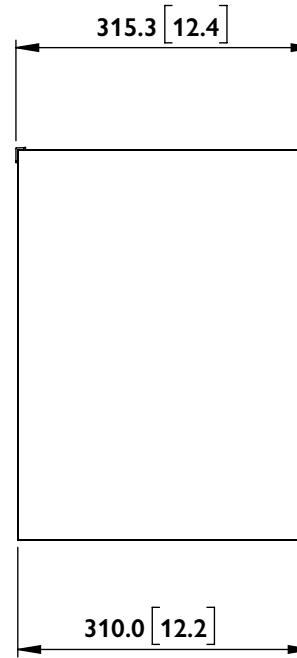

FRONT

SIDE

BACK

BOTTOM

Q SERIES
Q Concerto Meta

UNIT: MM [INCH]

FRONT

SIDE

BACK

BOTTOM

Q SERIES
Q Concerto Meta

UNIT: MM [INCH]