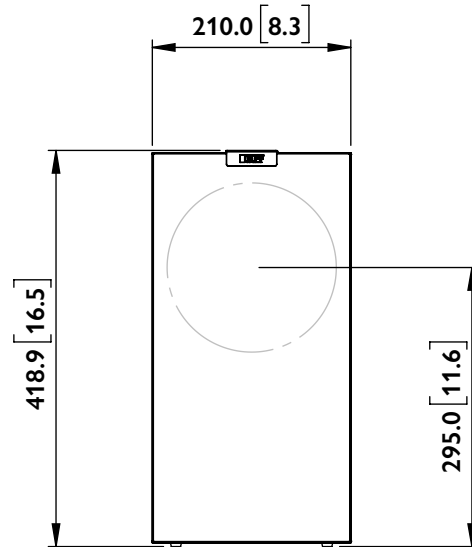

FRONT

SIDE

BACK

BOTTOM

Q SERIES
Q Concerto Meta

UNIT: MM [INCH]

FRONT

SIDE

BACK

BOTTOM

Q SERIES
Q Concerto Meta

UNIT: MM [INCH]