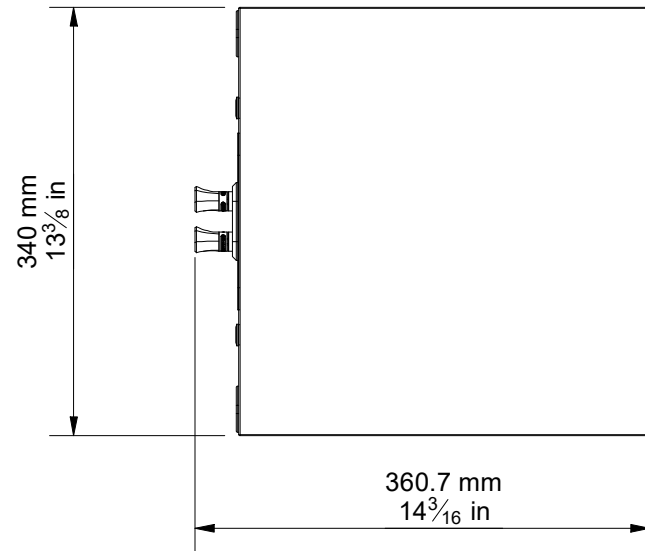

SIDE

DRAWING FOR REFERENCE ONLY

STUDIO 89

RANGE: STUDIO 89

© COPYRIGHT MONITOR AUDIO

03/04/2024