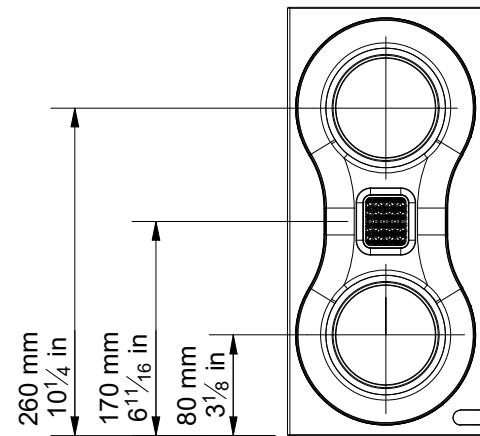

TOP

SIDE

FRONT

REAR

BASE

DRAWING FOR REFERENCE ONLY

STUDIO 89

RANGE: STUDIO 89

© COPYRIGHT MONITOR AUDIO

03/04/2024

TOP

SIDE

FRONT

REAR

BASE

DRAWING FOR REFERENCE ONLY