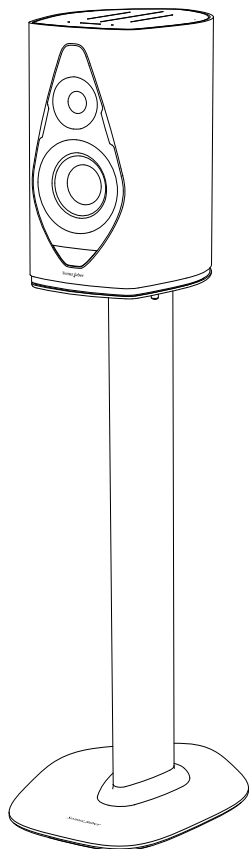

Sonus faber

ARTISAN OF SOUND

WIRELESS STEREO SPEAKER

DUETTO

DIMENSIONS (HxWxD)

342x210x272 mm
13,4x8,3x10,7 in

WEIGHT

6,8 kg ea
15,0 lb ea

DIMENSIONS (HxWxD) STAND INCLUDED

1082x298x371 mm
42,6x11,7x14,6 in

STAND WEIGHT

7,8 kg ea
17,2 lb ea