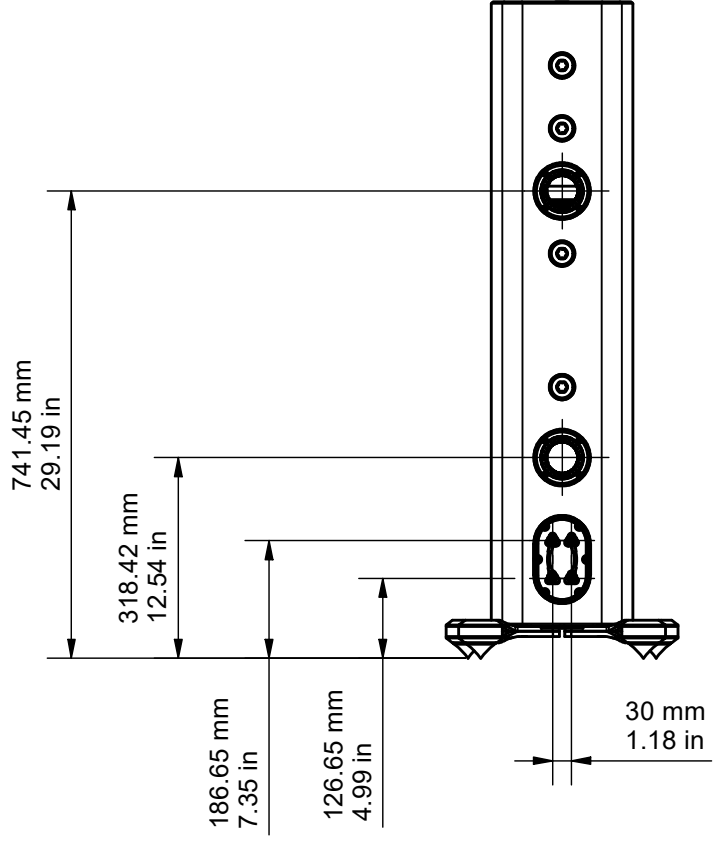

TOP

SIDE

FRONT

FRONT (WITHOUT SPIKES)

BACK

BASE

DRAWING FOR REFERENCE ONLY

PLATINUM 200 3G