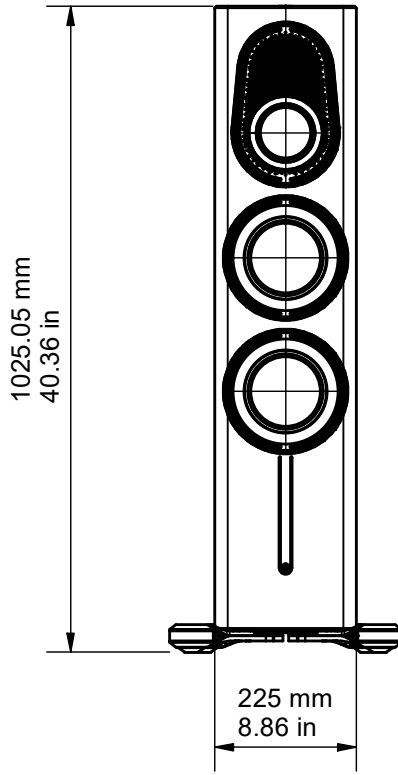

TOP

SIDE

FRONT

FRONT (WITHOUT SPIKES)

BACK

BASE

DRAWING FOR REFERENCE ONLY

PLATINUM 200 3G