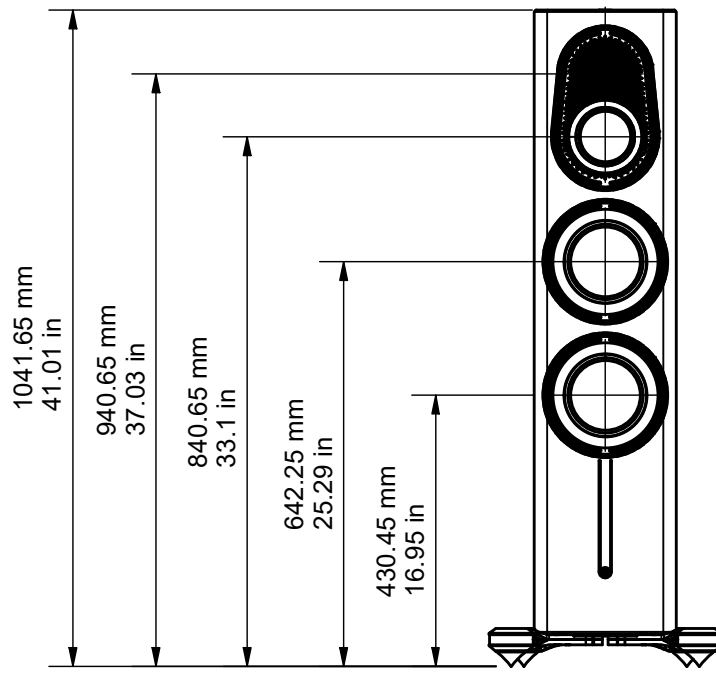

TOP

SIDE

FRONT

FRONT (WITHOUT SPIKES)

BACK

BASE

DRAWING FOR REFERENCE ONLY

PLATINUM 200 3G