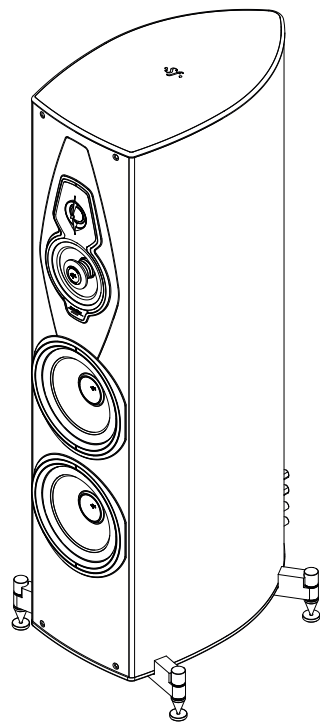

Sonus faber[®]

ARTISAN OF SOUND

FLOORSTANDING LOUDSPEAKER

AMATI

DIMENSIONS (HxWxD)

1180x416x516 mm
46,5x16,4x20,3 in

WEIGHT

55,5 kg ea
112,3 lb ea