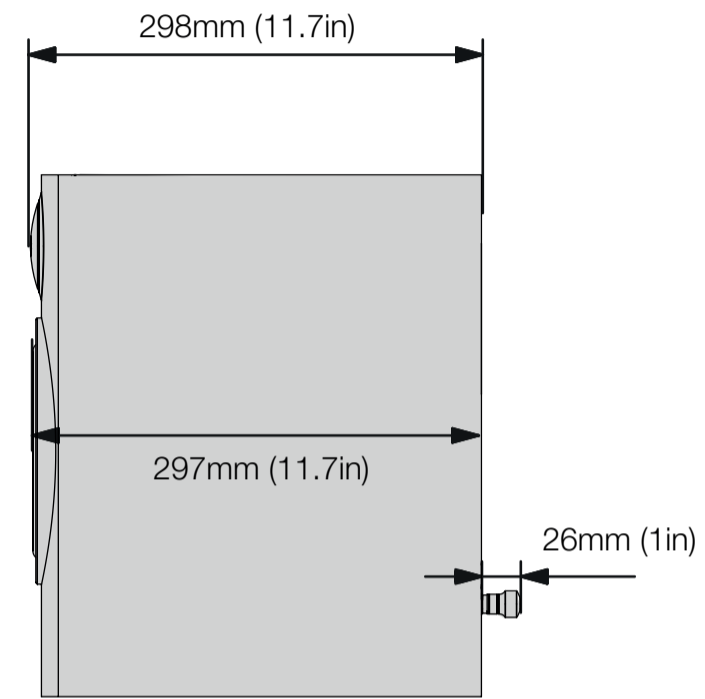

SIDE (WITH GRILLE)

FRONT

SIDE

BACK

TOP

CABINET BASE
STAND SCREW ALIGNMENT