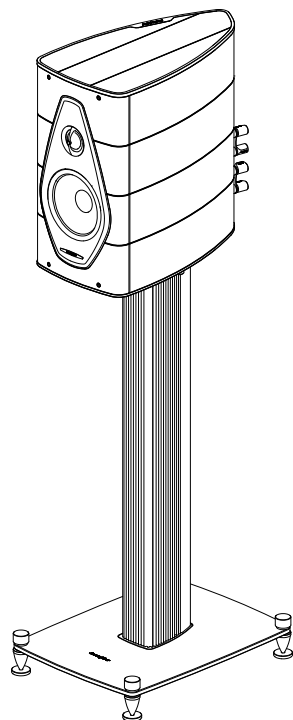

Sonus faber

ARTISAN OF SOUND

BOOKSHELF LOUDSPEAKER

OLYMPICA NOVA I

DIMENSIONS (HxWxD)

355x199x385 mm
14x7,8x15 in

WEIGHT

10,5 kg ea
23,1 lb ea

DIMENSIONS (HxWxD) STAND INCLUDED

1078x280x385 mm
42,4x11x15 in

STAND WEIGHT

6,6 kg ea
14,5 lb ea