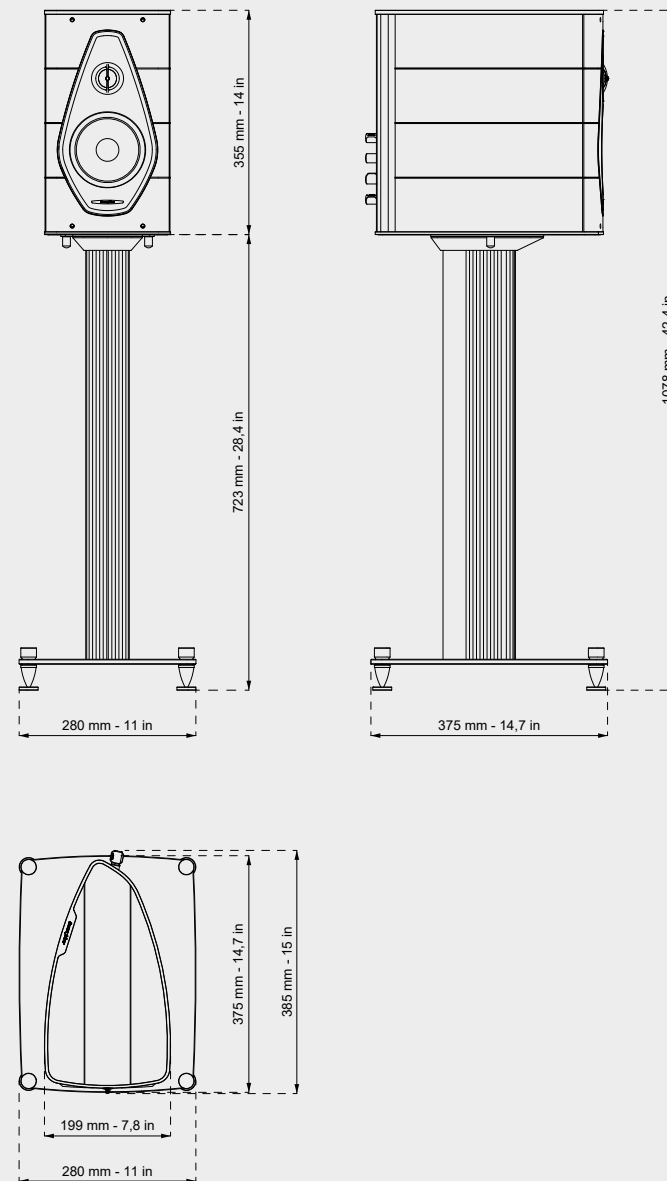

Sonus faber

ARTISAN OF SOUND

BOOKSHELF LOUDSPEAKER

OLYMPICA NOVA I

DIMENSIONS (HxWxD)

355x199x385 mm
14x7,8x15 in

WEIGHT

10,5 kg ea
23,1 lb ea

DIMENSIONS (HxWxD) STAND INCLUDED

1078x280x385 mm
42,4x11x15 in

STAND WEIGHT

6,6 kg ea
14,5 lb ea