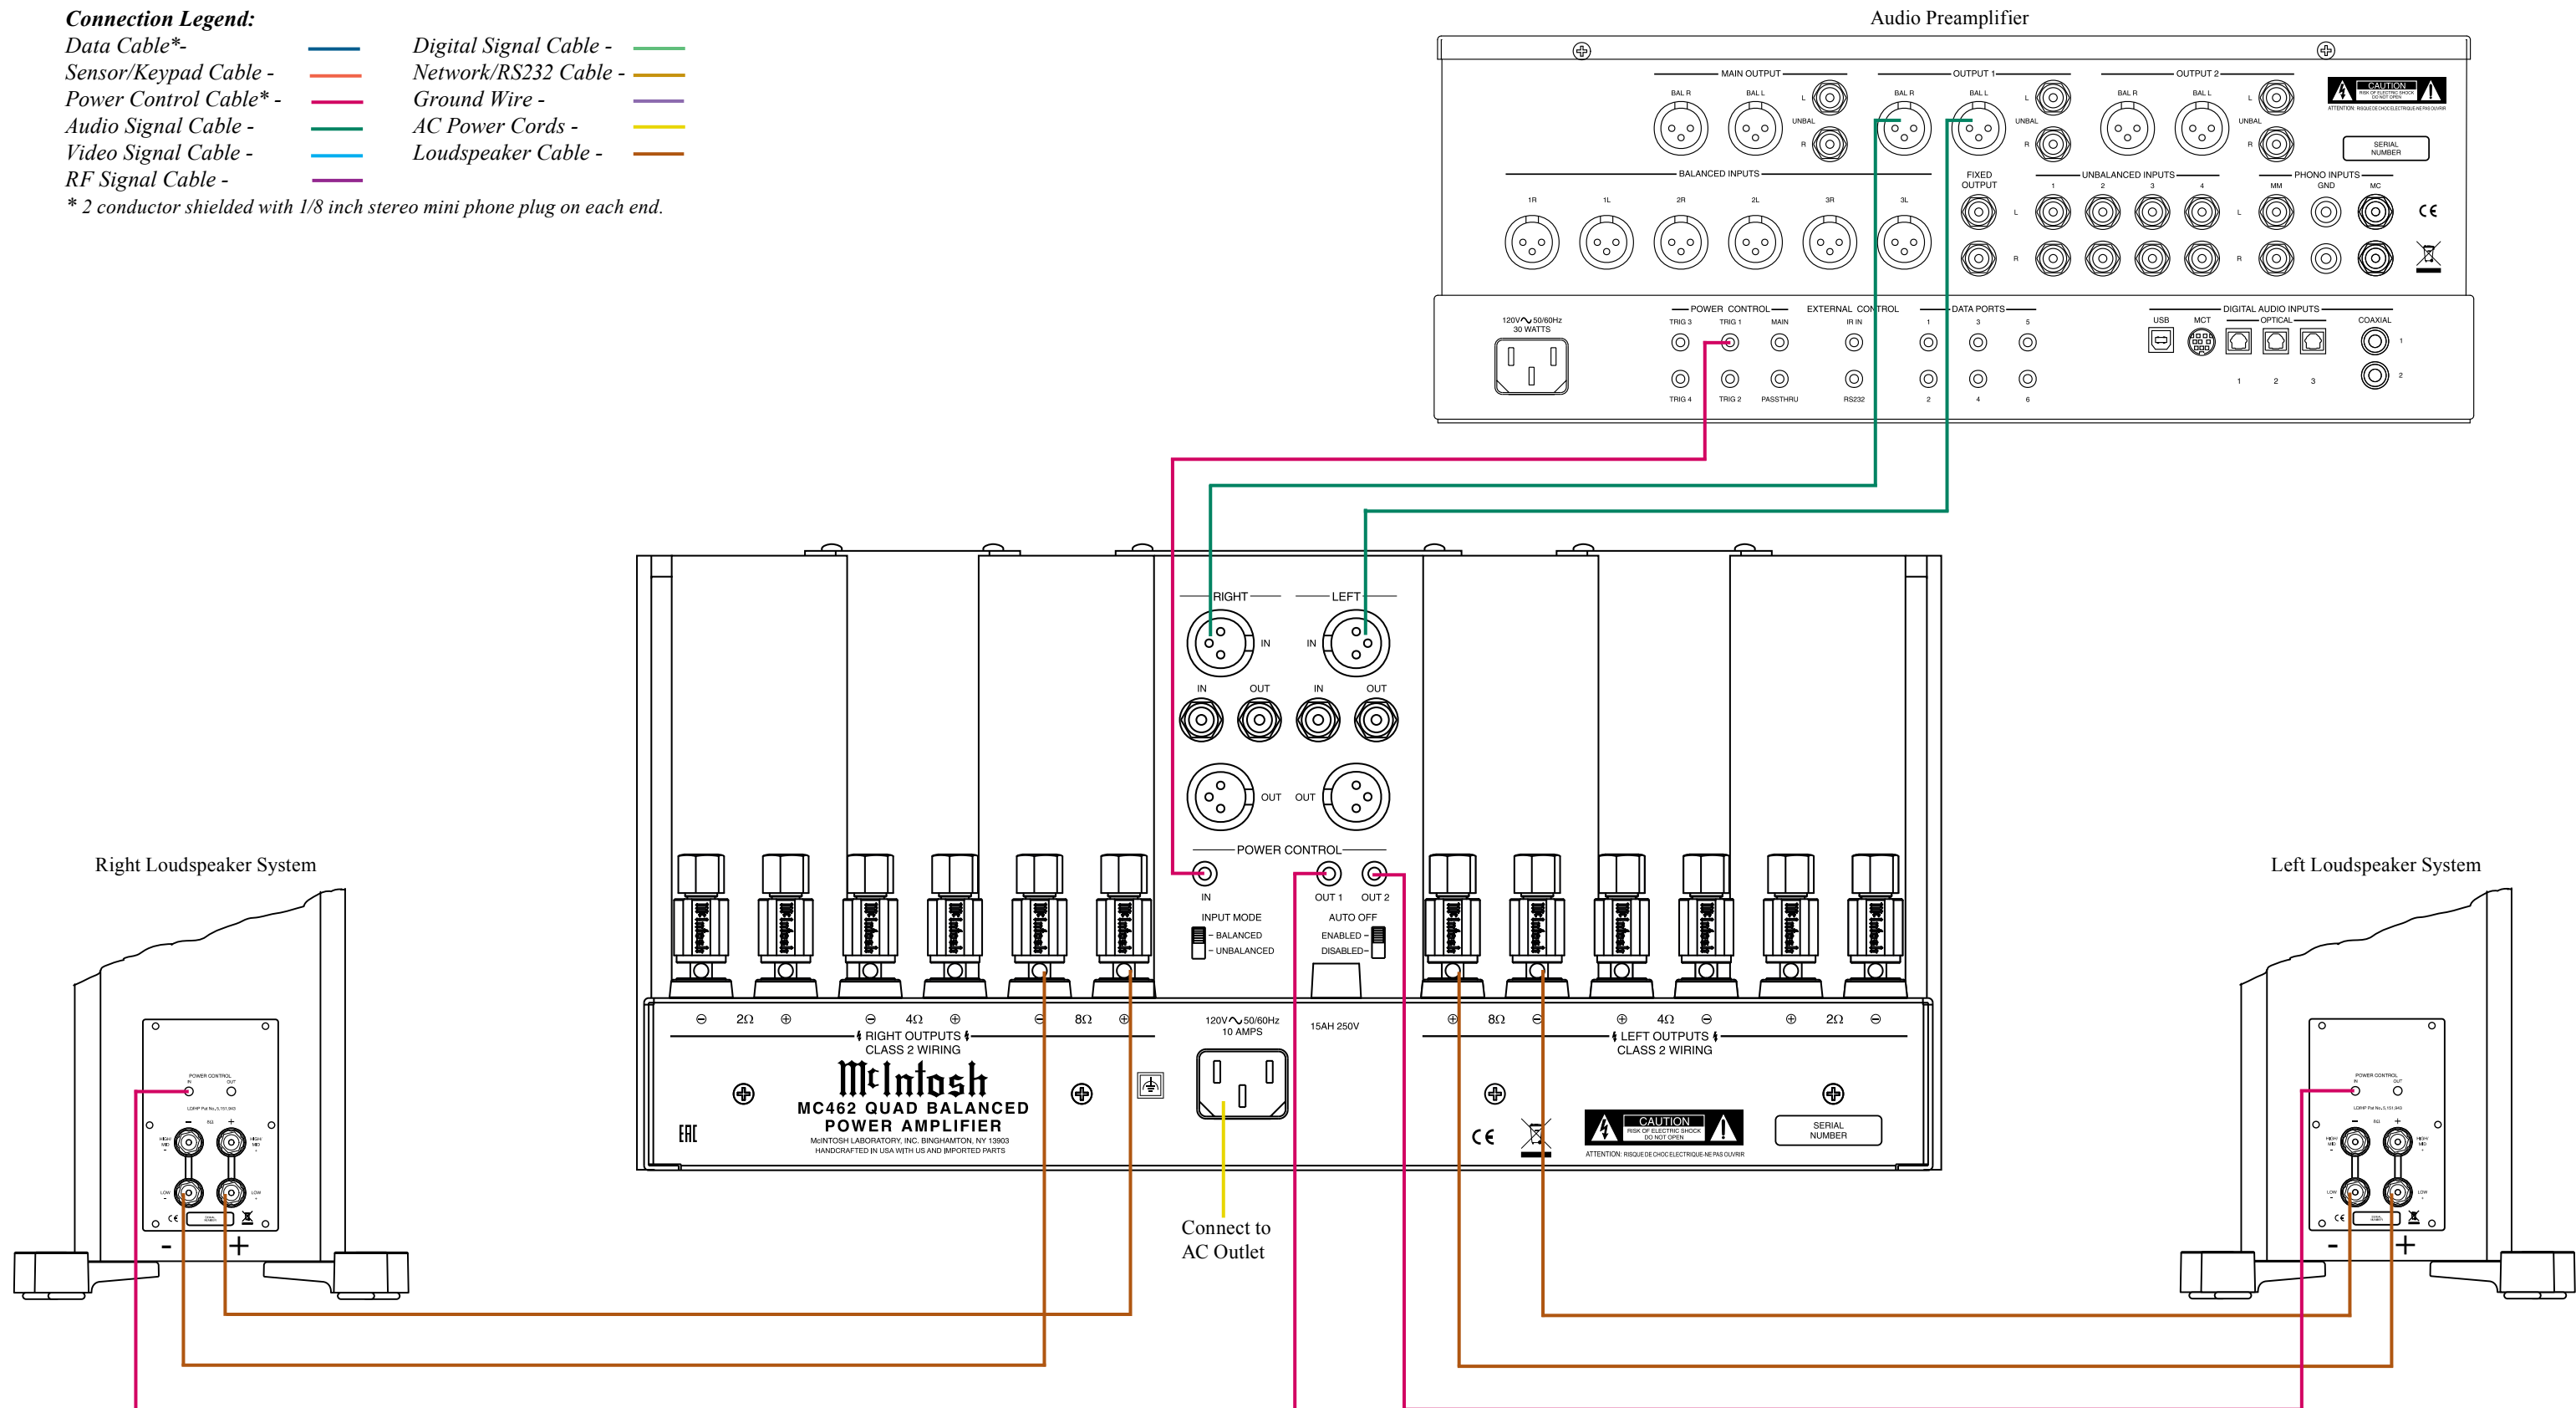

Note: Refer to the MC462 Owner's Manual page 8 for additional connection information.

Connection Legend:

- Data Cable* - — Digital Signal Cable - —
 - Sensor/Keypad Cable - — Network/RS232 Cable - —
 - Power Control Cable* - — Ground Wire - —
 - Audio Signal Cable - — AC Power Cords - —
 - Video Signal Cable - — Loudspeaker Cable - —
 - RF Signal Cable - —
- * 2 conductor shielded with 1/8 inch stereo mini phone plug on each end.

Note: Refer to the MC462 Owner's Manual page 10 for additional connection information.

Connection Legend:

- Data Cable* - — Digital Signal Cable - —
 - Sensor/Keypad Cable - — Network/RS232 Cable - —
 - Power Control Cable* - — Ground Wire - —
 - Audio Signal Cable - — AC Power Cords - —
 - Video Signal Cable - — Loudspeaker Cable - —
 - RF Signal Cable - —
- * 2 conductor shielded with 1/8 inch stereo mini phone plug on each end.