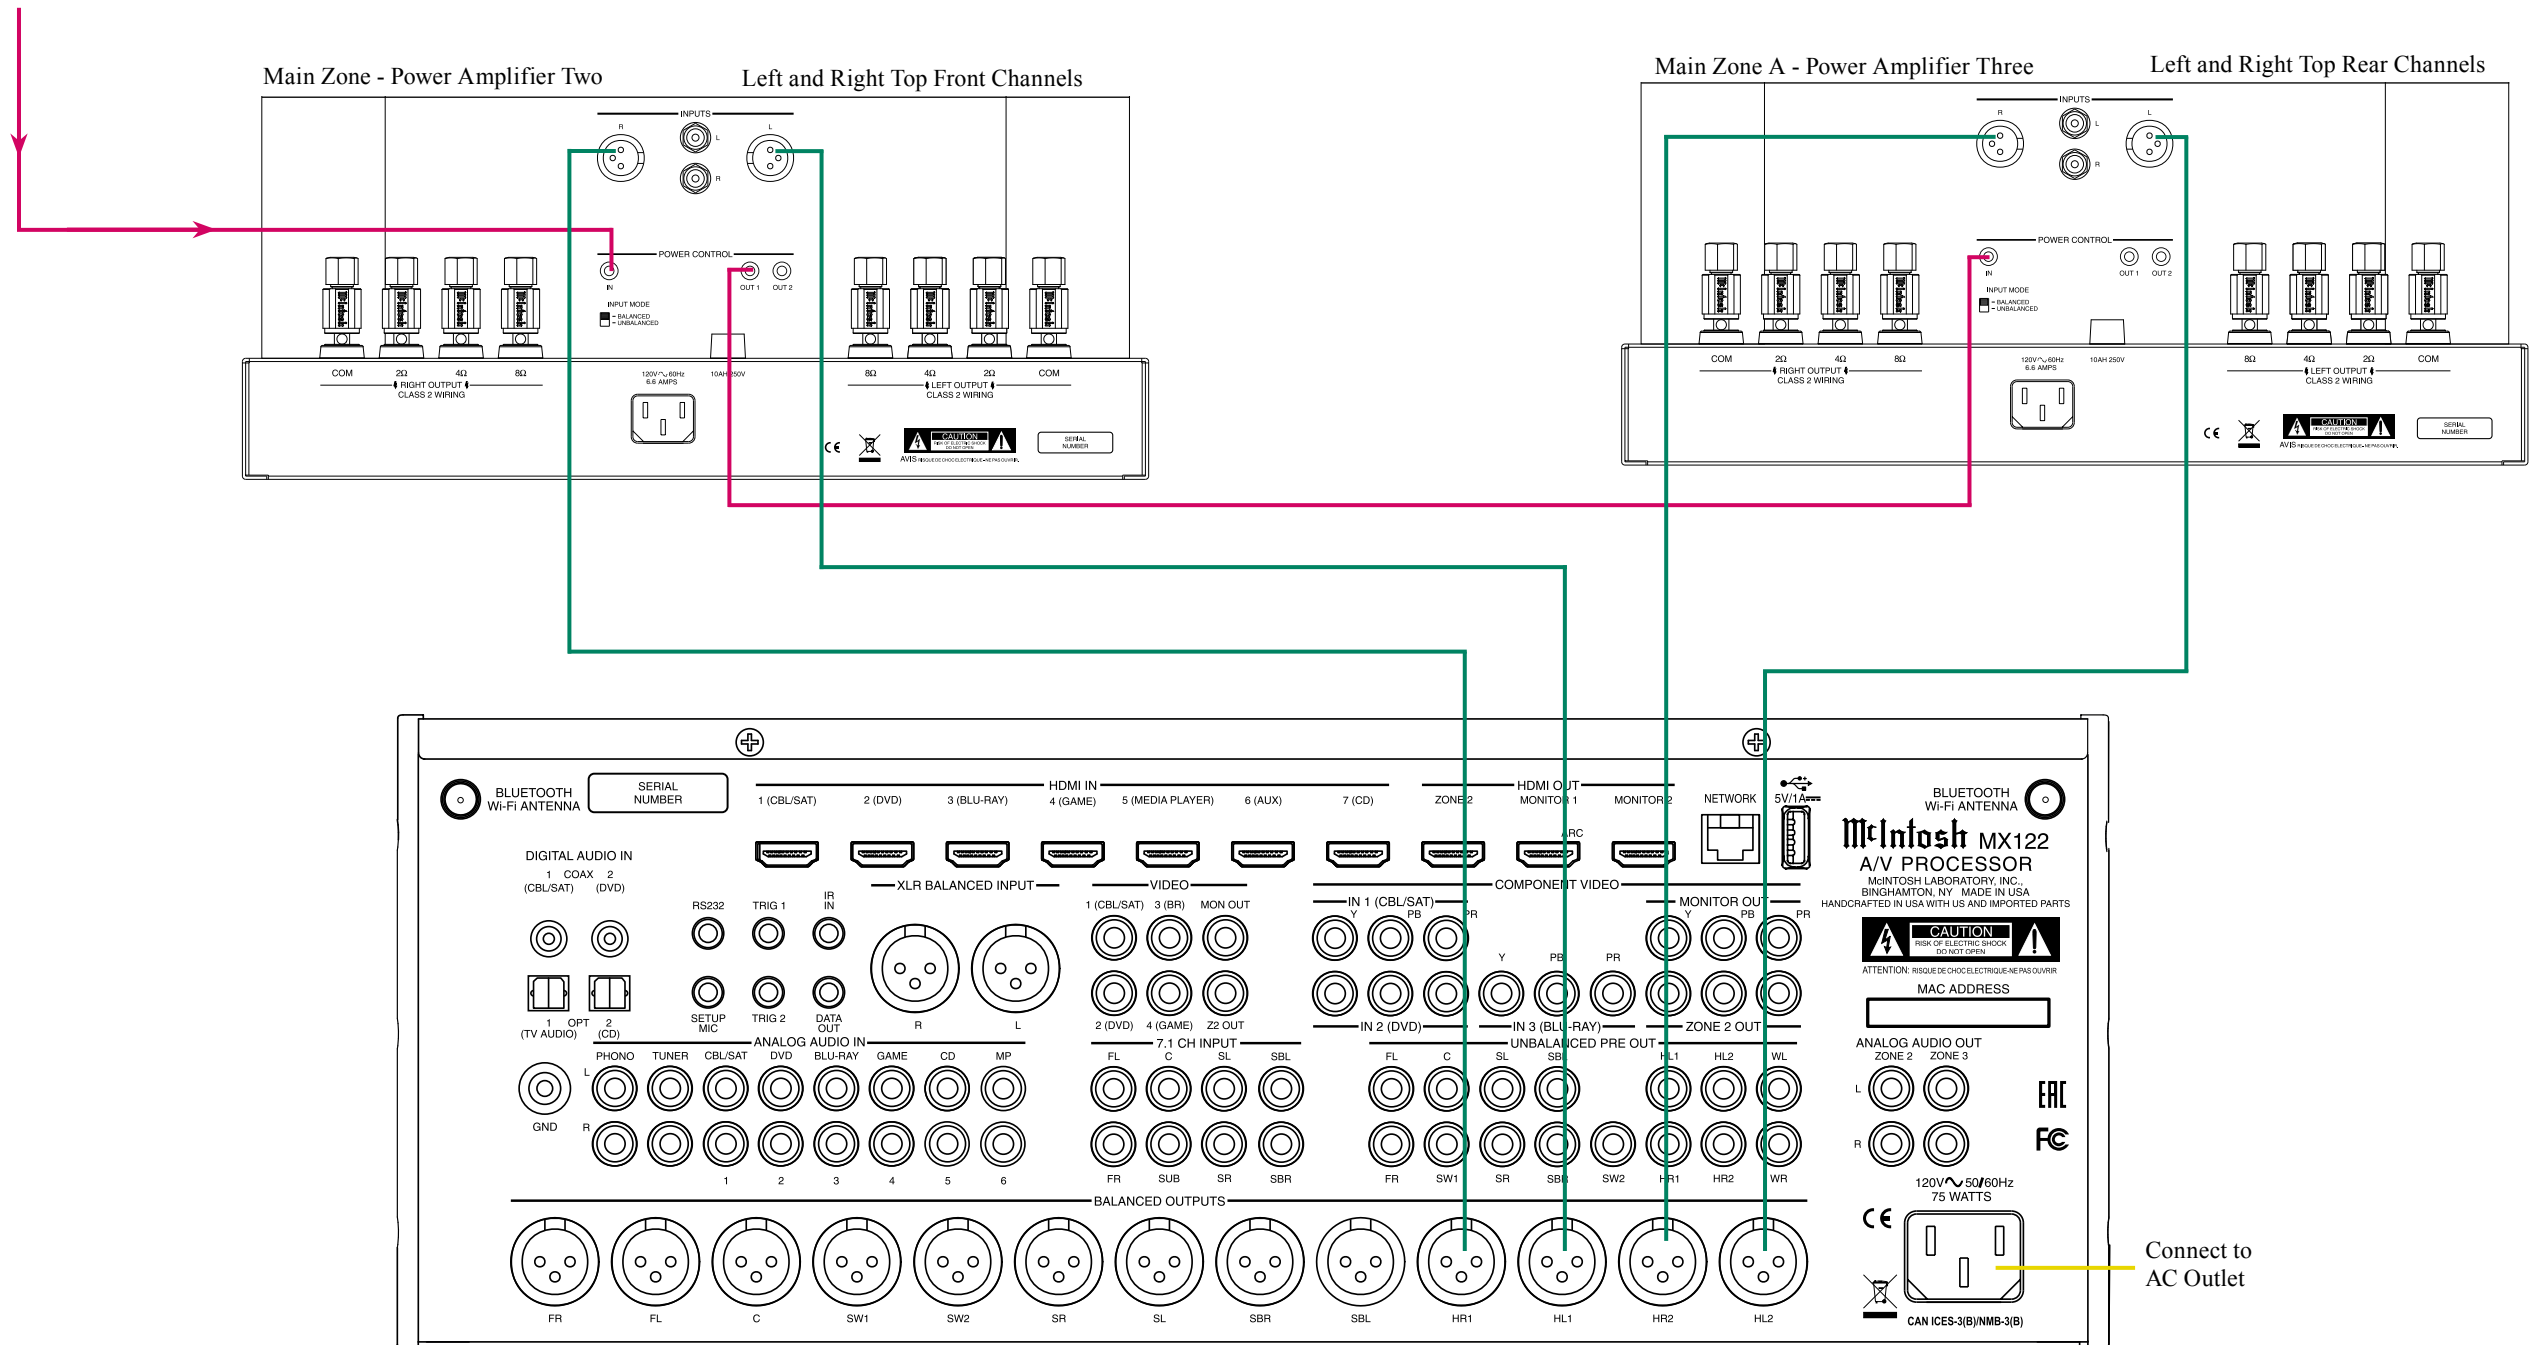

From Media Server - Power Control Out

Powered Subwoofer (partial view)

To Main Zone Power Amplifier Two - Power Control In
 Note: Refer to Separate Sheet "Mc3A" for 5.1.4 thru 7.1.4 channel additional connections.

Connect to AC Outlet

Note: Refer to the MX122 Owner's Manual page 12 for additional connection information.

Connection Legend:

- Data Cable* - — Digital Signal Cable - —
 - Sensor/Keypad Cable - — Network/RS232 Cable - —
 - Power Control Cable* - — Ground Wire - —
 - Audio Signal Cable - — AC Power Cords - —
 - Video Signal Cable - — Loudspeaker Cable - —
 - RF Signal Cable - —
- * 2 conductor shielded with 1/8 inch stereo mini phone plug on each end.

From Main Zone Powered Subwoofer - Power Control Out

Note: Refer to Separate Sheet "Mc2B" for 5.1. thru 7.1. channel additional connections.

Note: Refer to the MX122 Owner's Manual page 13 for additional connection information.

Connection Legend:

- Data Cable* - — Digital Signal Cable - —
 - Sensor/Keypad Cable - — Network/RS232 Cable - —
 - Power Control Cable* - — Ground Wire - —
 - Audio Signal Cable - — AC Power Cords - —
 - Video Signal Cable - — Loudspeaker Cable - —
 - RF Signal Cable - —
- * 2 conductor shielded with 1/8 inch stereo mini phone plug on each end.