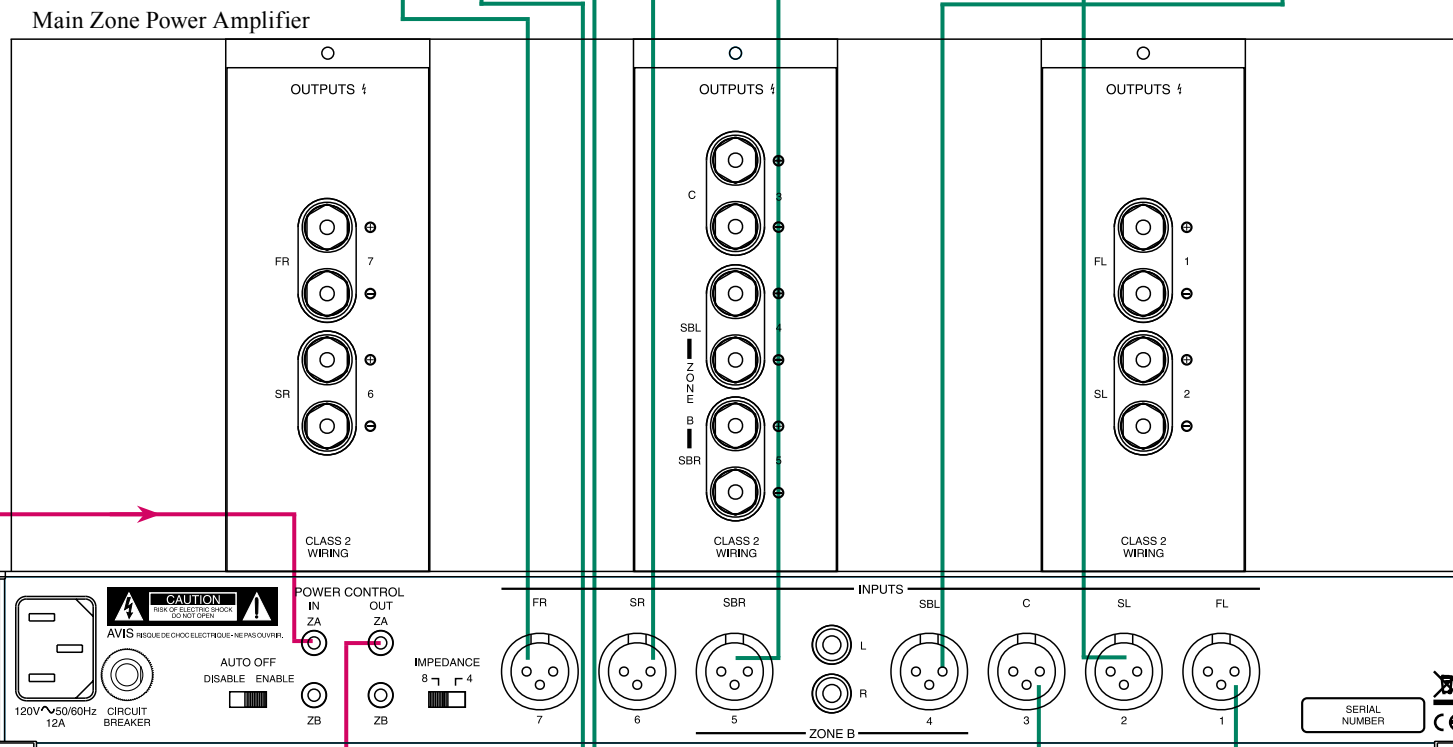

Note: Refer to the MX122 Owner's Manual page 12 for additional connection information.

Connection Legend:

- Data Cable* - — Digital Signal Cable - —
 - Sensor/Keypad Cable - — Network/RS232 Cable - —
 - Power Control Cable* - — Ground Wire - —
 - Audio Signal Cable - — AC Power Cords - —
 - Video Signal Cable - — Loudspeaker Cable - —
 - RF Signal Cable - —
- * 2 conductor shielded with 1/8 inch stereo mini phone plug on each end.

From Media Server - Power Control Out

Powered Subwoofer (partial view)

To Main Zone Power Amplifier Two - Power Control In
 Note: Refer to Separate Sheet "Mc3A" for 5.1.4 thru 7.1.4 channel additional connections.

Connect to AC Outlet

Note: Refer to the MX122 Owner's Manual page 12 for additional connection information.

Connection Legend:

- Data Cable* - — Digital Signal Cable - —
 - Sensor/Keypad Cable - — Network/RS232 Cable - —
 - Power Control Cable* - — Ground Wire - —
 - Audio Signal Cable - — AC Power Cords - —
 - Video Signal Cable - — Loudspeaker Cable - —
 - RF Signal Cable - —
- * 2 conductor shielded with 1/8 inch stereo mini phone plug on each end.

From Main Zone Powered Subwoofer - Power Control Out

Note: Refer to Separate Sheet "Mc2B" for 5.1. thru 7.1. channel additional connections.

Note: Refer to the MX122 Owner's Manual page 13 for additional connection information.