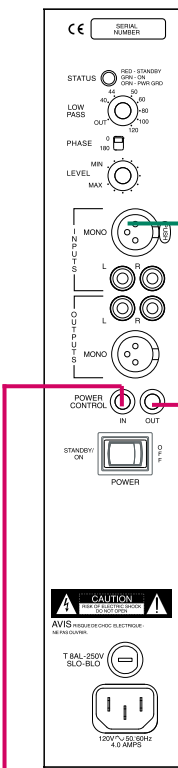

Note: Refer to the MX122 Owner's Manual page 12 for additional connection information.

Connection Legend:

- Data Cable* - — Digital Signal Cable - —
 - Sensor/Keypad Cable - — Network/RS232 Cable - —
 - Power Control Cable* - — Ground Wire - —
 - Audio Signal Cable - — AC Power Cords - —
 - Video Signal Cable - — Loudspeaker Cable - —
 - RF Signal Cable - —
- * 2 conductor shielded with 1/8 inch stereo mini phone plug on each end.

From Media Server - Power Control Out

Powered Subwoofer (partial view)

To Main Zone Power Amplifier Two - Power Control In
 Note: Refer to Separate Sheet "Mc3A" for 5.1.4 thru 7.1.4 channel additional connections.

Connect to AC Outlet

Note: Refer to the MX122 Owner's Manual page 12 for additional connection information.

Connection Legend:

- Data Cable* - — Digital Signal Cable - —
 - Sensor/Keypad Cable - — Network/RS232 Cable - —
 - Power Control Cable* - — Ground Wire - —
 - Audio Signal Cable - — AC Power Cords - —
 - Video Signal Cable - — Loudspeaker Cable - —
 - RF Signal Cable - —
- * 2 conductor shielded with 1/8 inch stereo mini phone plug on each end.