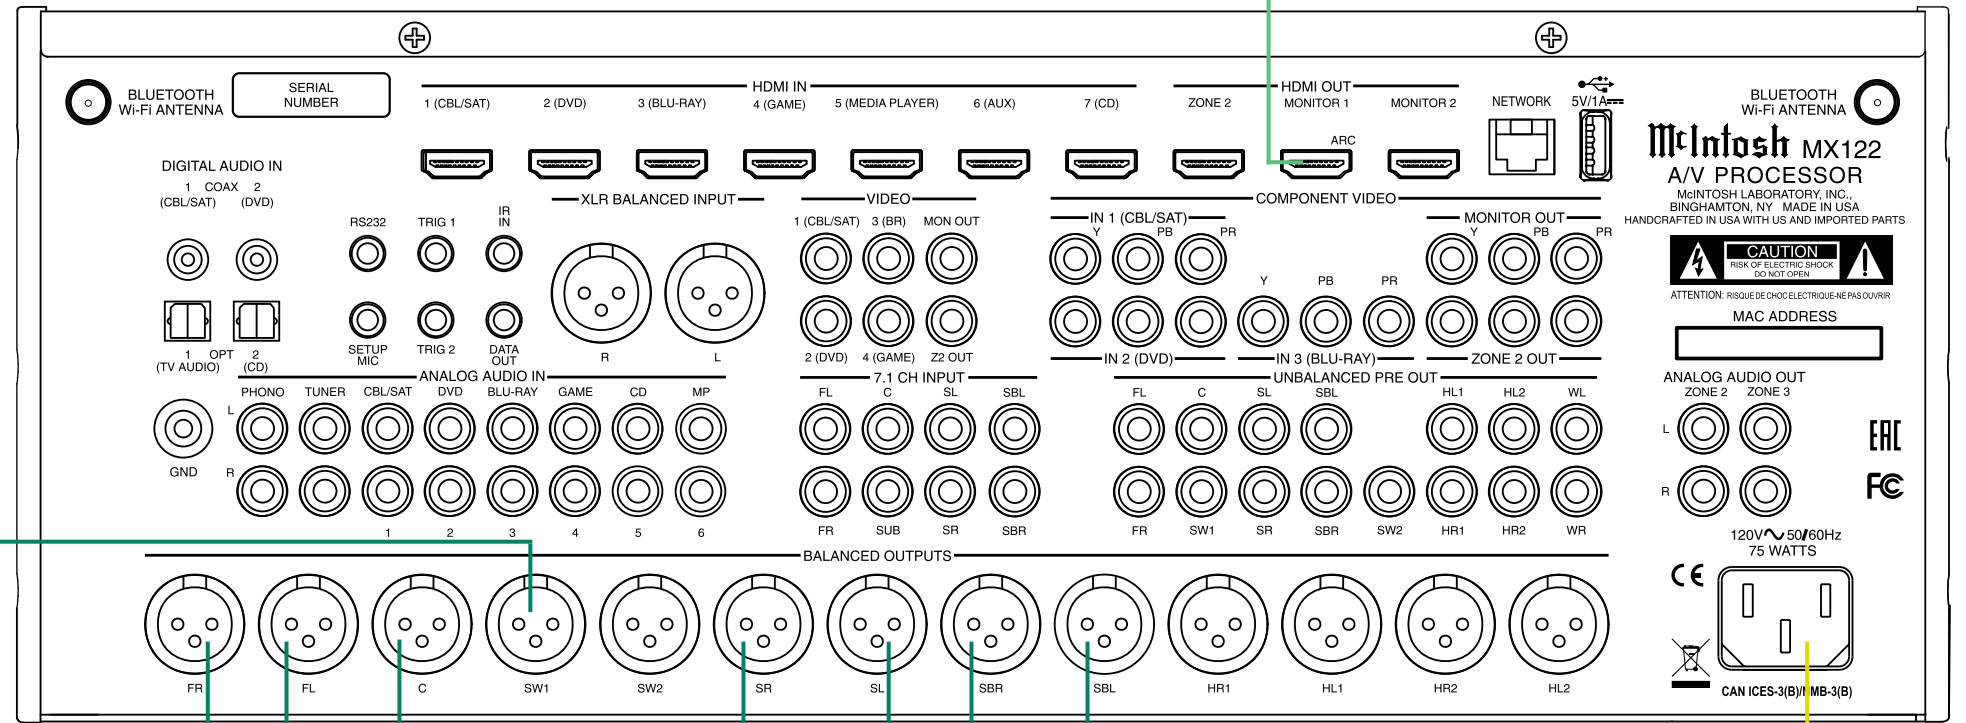

Note: Refer to the MX122 Owner's Manual page 12 for additional connection information.

Connection Legend:

- Data Cable* - — Digital Signal Cable - —
 - Sensor/Keypad Cable - — Network/RS232 Cable - —
 - Power Control Cable* - — Ground Wire - —
 - Audio Signal Cable - — AC Power Cords - —
 - Video Signal Cable - — Loudspeaker Cable - —
 - RF Signal Cable - —
- * 2 conductor shielded with 1/8 inch stereo mini phone plug on each end.

From Media Server - Power Control Out

Powered Subwoofer (partial view)

To Main Zone Power Amplifier Two - Power Control In
 Note: Refer to Separate Sheet "Mc3A" for 5.1.4 thru 7.1.4 channel additional connections.