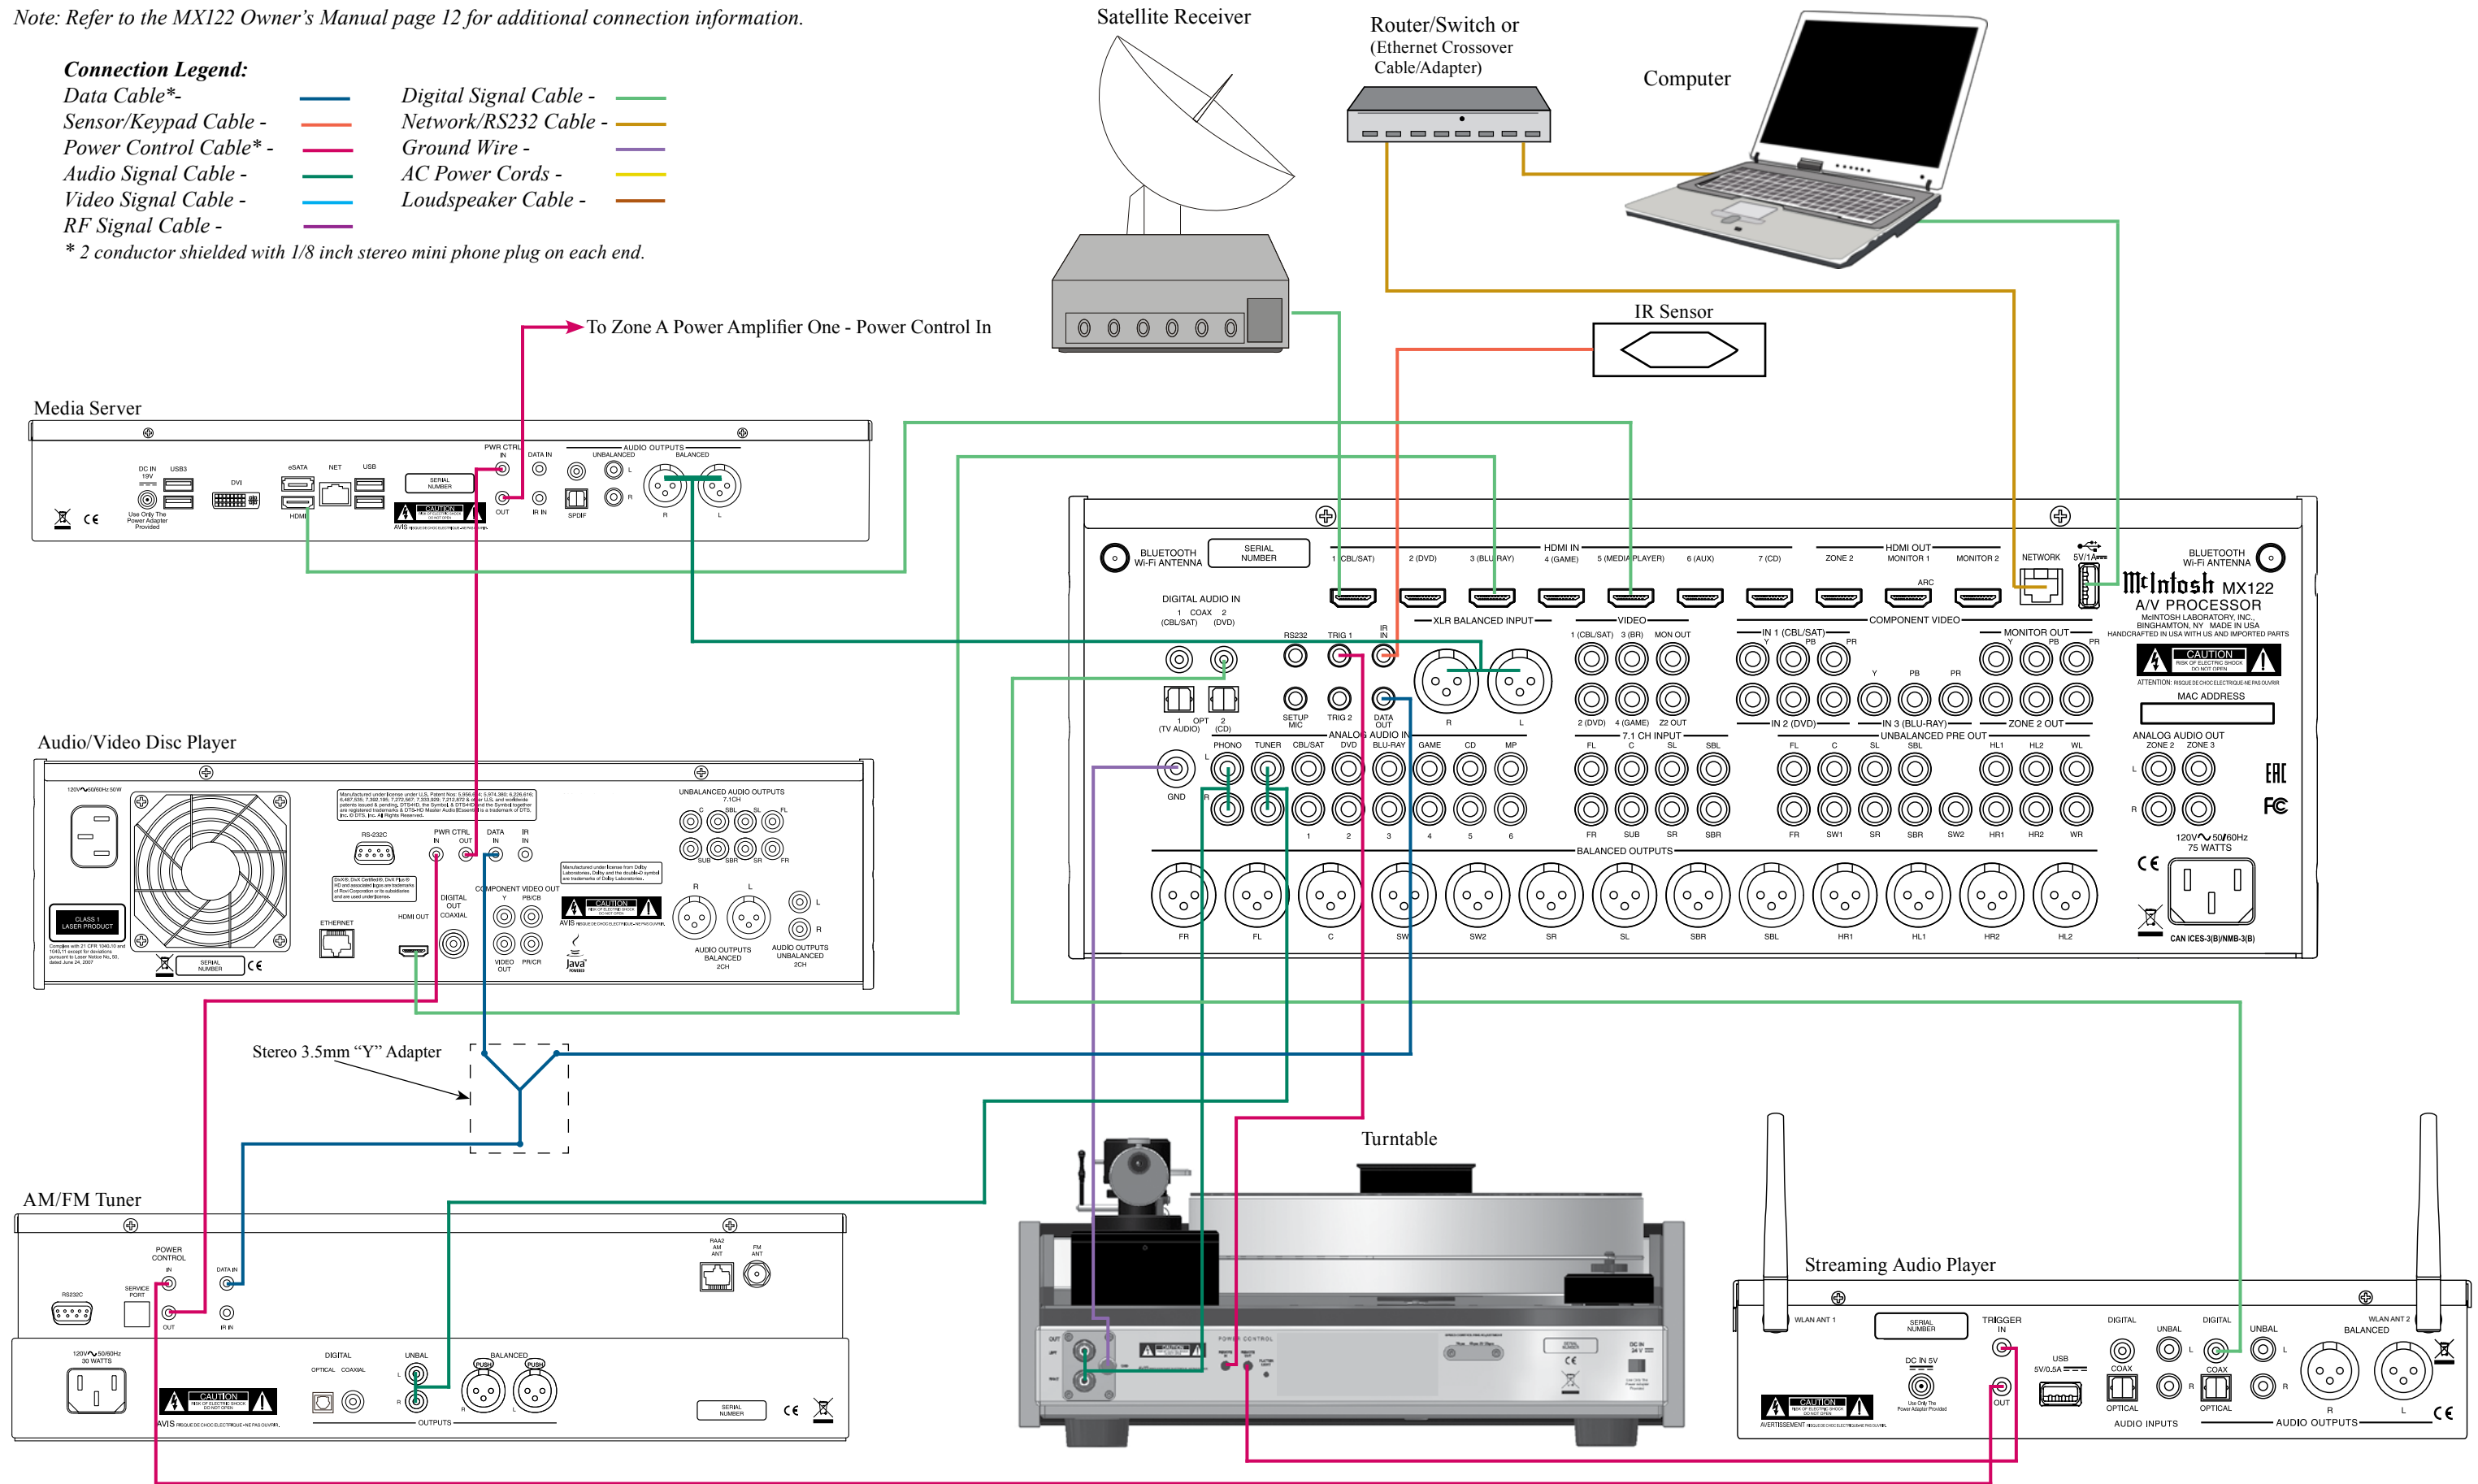

Note: Refer to the MX122 Owner's Manual page 12 for additional connection information.

Connection Legend:

- Data Cable* - — Digital Signal Cable - —
 - Sensor/Keypad Cable - — Network/RS232 Cable - —
 - Power Control Cable* - — Ground Wire - —
 - Audio Signal Cable - — AC Power Cords - —
 - Video Signal Cable - — Loudspeaker Cable - —
 - RF Signal Cable - —
- * 2 conductor shielded with 1/8 inch stereo mini phone plug on each end.

From Media Server - Power Control Out

Powered Subwoofer (partial view)

To Main Zone Power Amplifier Two - Power Control In
 Note: Refer to Separate Sheet "Mc3A" for 5.1.4 thru 7.1.4 channel additional connections.

Connect to AC Outlet

Note: Refer to the MX122 Owner's Manual page 12 for additional connection information.

Connection Legend:

- Data Cable* - — Digital Signal Cable - —
 - Sensor/Keypad Cable - — Network/RS232 Cable - —
 - Power Control Cable* - — Ground Wire - —
 - Audio Signal Cable - — AC Power Cords - —
 - Video Signal Cable - — Loudspeaker Cable - —
 - RF Signal Cable - —
- * 2 conductor shielded with 1/8 inch stereo mini phone plug on each end.