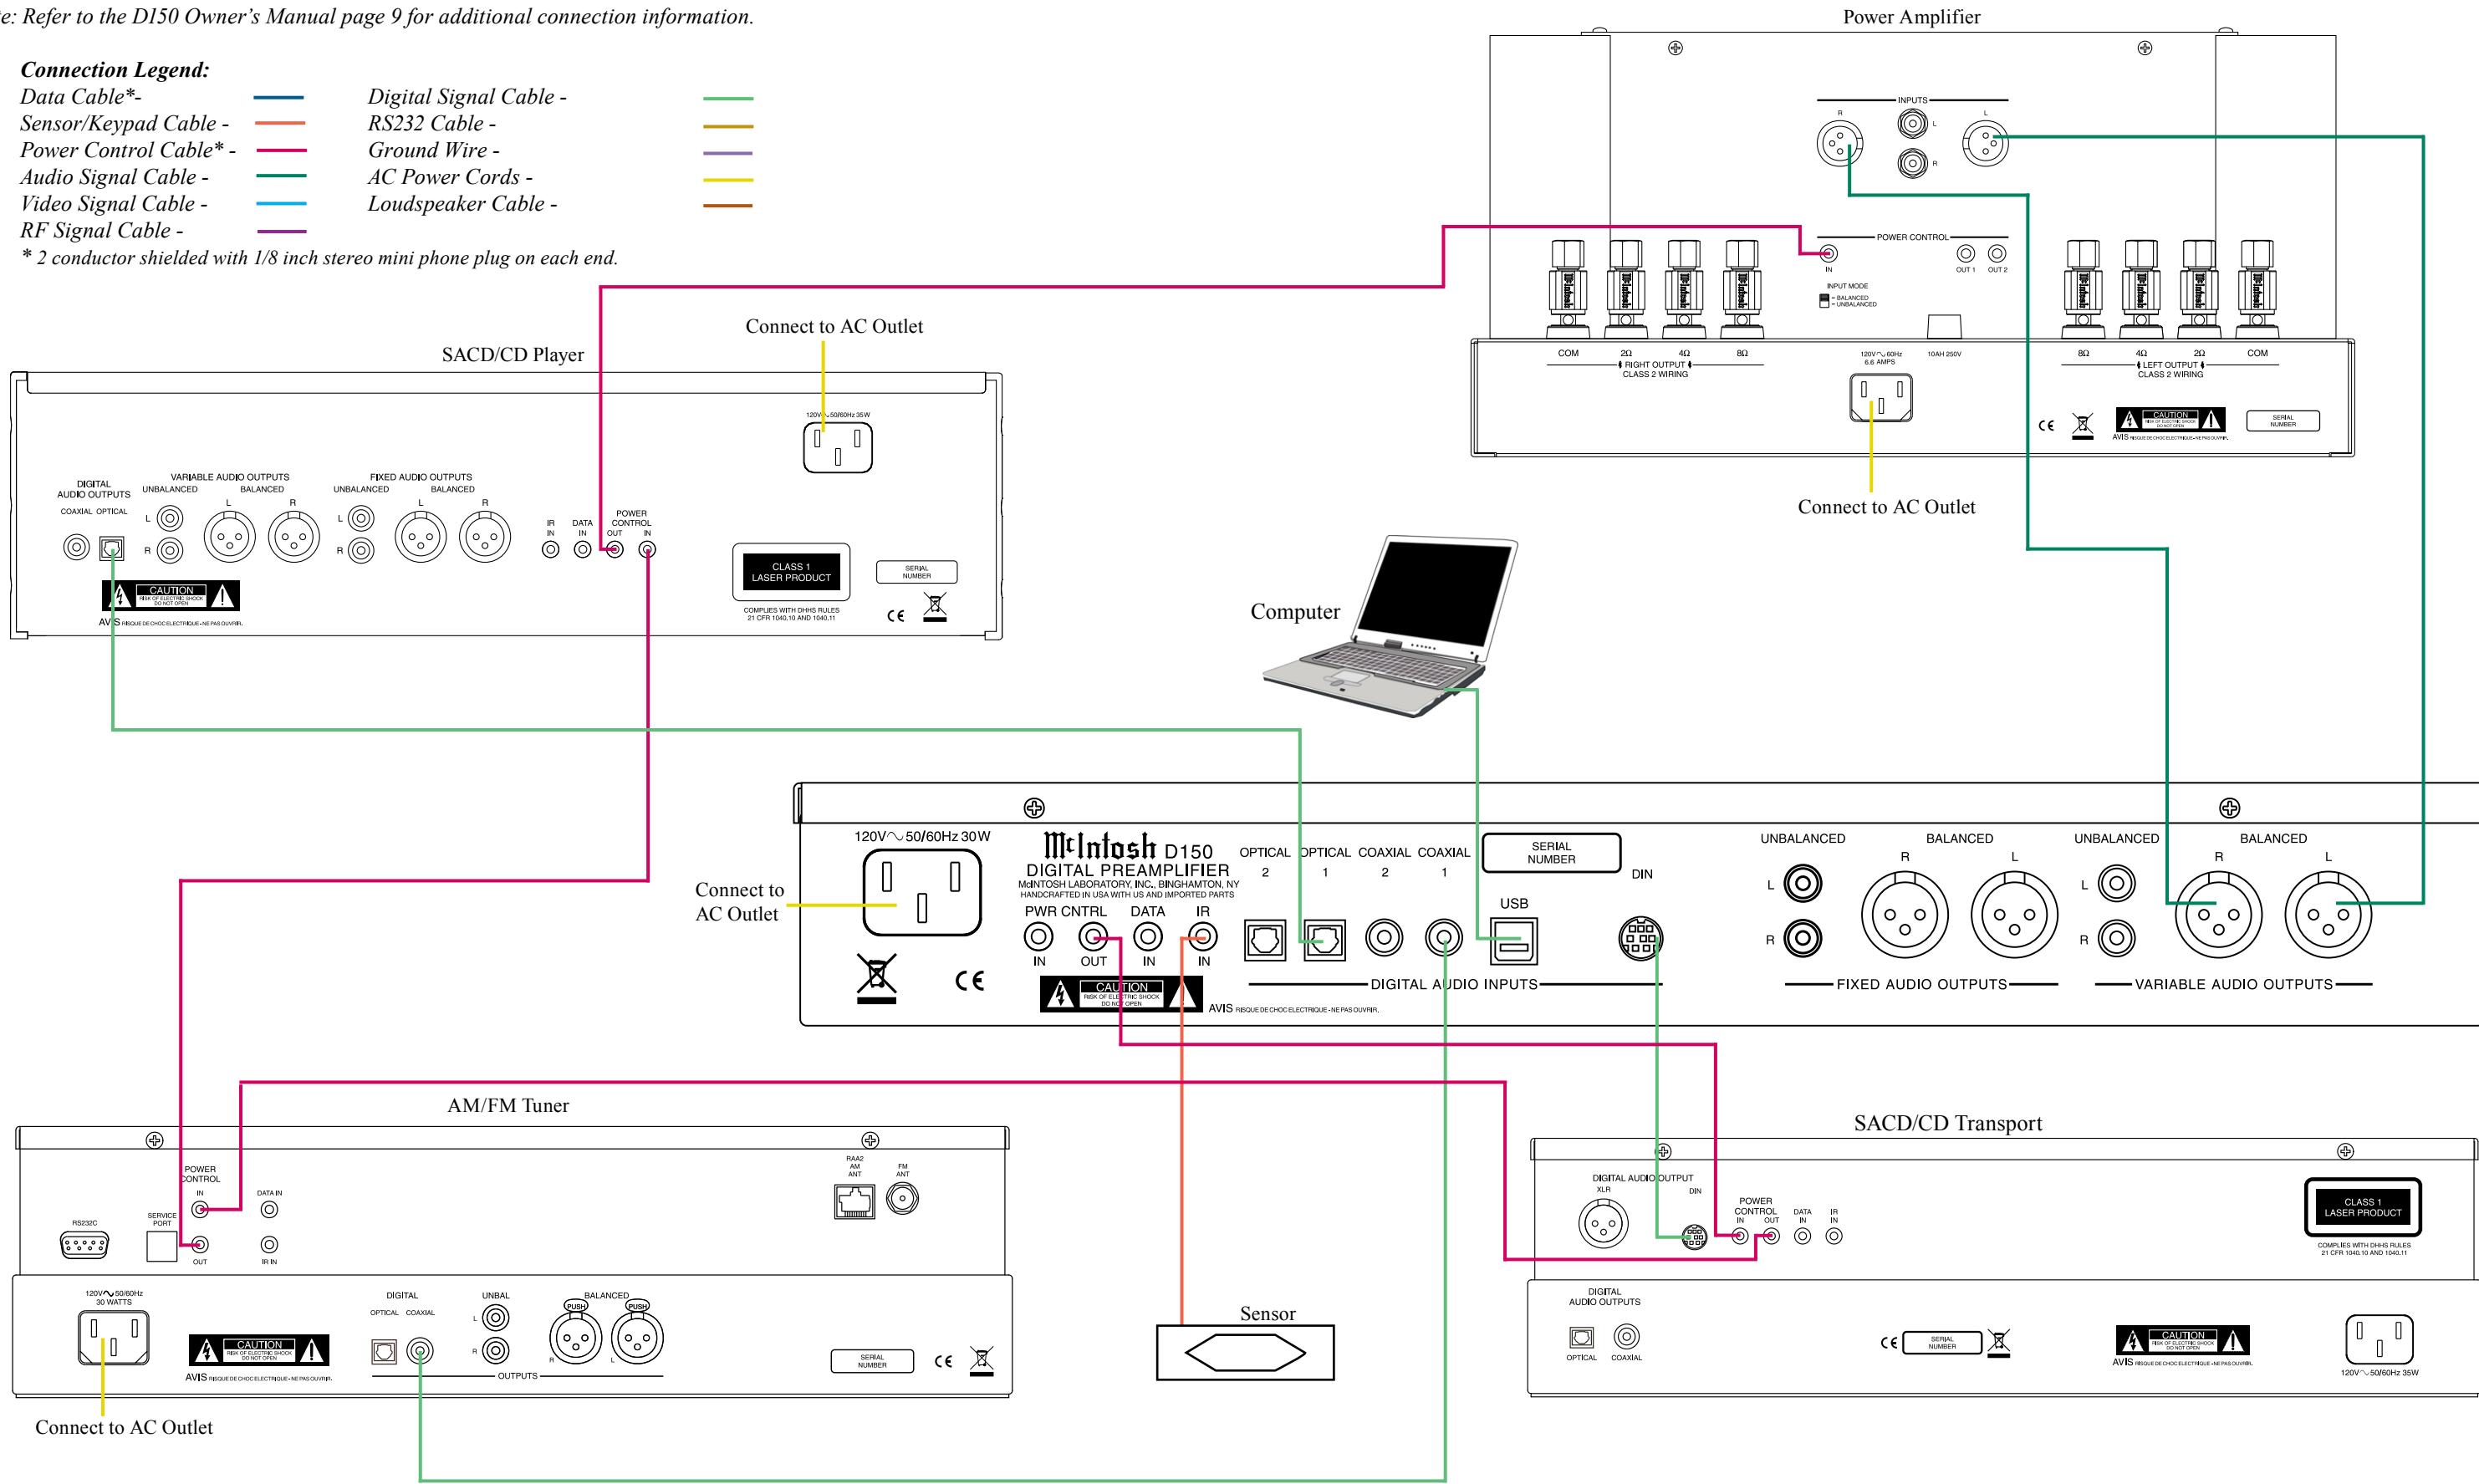

Note: Refer to the D150 Owner's Manual page 9 for additional connection information.

**Connection Legend:**

- Data Cable\* - — Digital Signal Cable - —
  - Sensor/Keypad Cable - — RS232 Cable - —
  - Power Control Cable\* - — Ground Wire - —
  - Audio Signal Cable - — AC Power Cords - —
  - Video Signal Cable - — Loudspeaker Cable - —
  - RF Signal Cable - —
- \* 2 conductor shielded with 1/8 inch stereo mini phone plug on each end.

Note: Refer to the D150 Owner's Manual page 10 for additional connection information.

**Connection Legend:**

- Data Cable\* - — Digital Signal Cable - —
  - Sensor/Keypad Cable - — RS232 Cable - —
  - Power Control Cable\* - — Ground Wire - —
  - Audio Signal Cable - — AC Power Cords - —
  - Video Signal Cable - — Loudspeaker Cable - —
  - RF Signal Cable - —
- \* 2 conductor shielded with 1/8 inch stereo mini phone plug on each end.