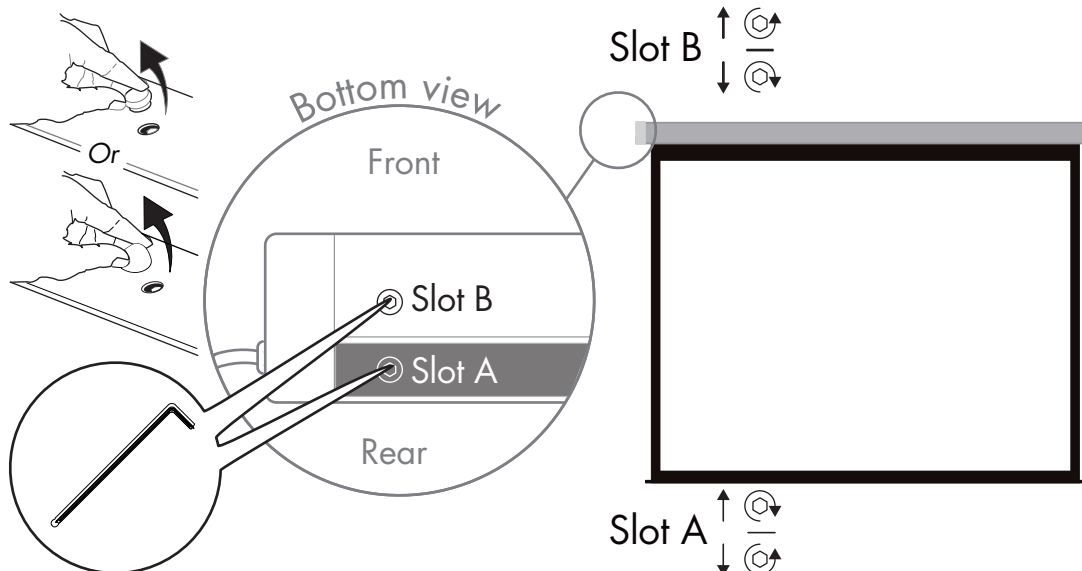

AVAILABLE ON:

Automatic Control (Trigger)

COLISEUM
PREMIUM
MAJESTIC
PREMIUM

External Control (RS232)

COLISEUM
PREMIUM
MAJESTIC
PREMIUM

Motor Adjusting Slot

COLISEUM
PREMIUM
MAJESTIC
PREMIUM
EMBASSY 2