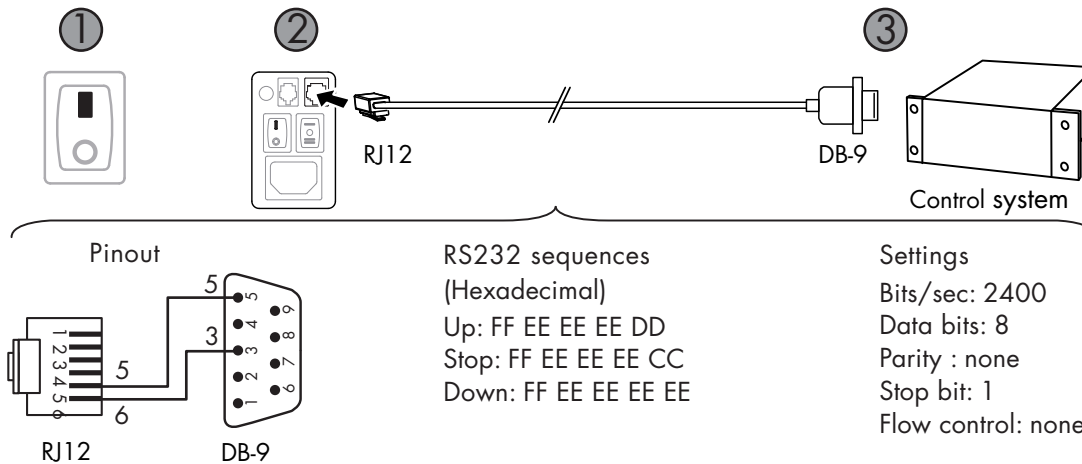

AVAILABLE ON:

Automatic Control (Trigger)

COLISEUM
PREMIUM
MAJESTIC
PREMIUM

External Control (RS232)

COLISEUM
PREMIUM
MAJESTIC
PREMIUM

Motor Adjusting Slot

COLISEUM
PREMIUM
MAJESTIC
PREMIUM
EMBASSY 2