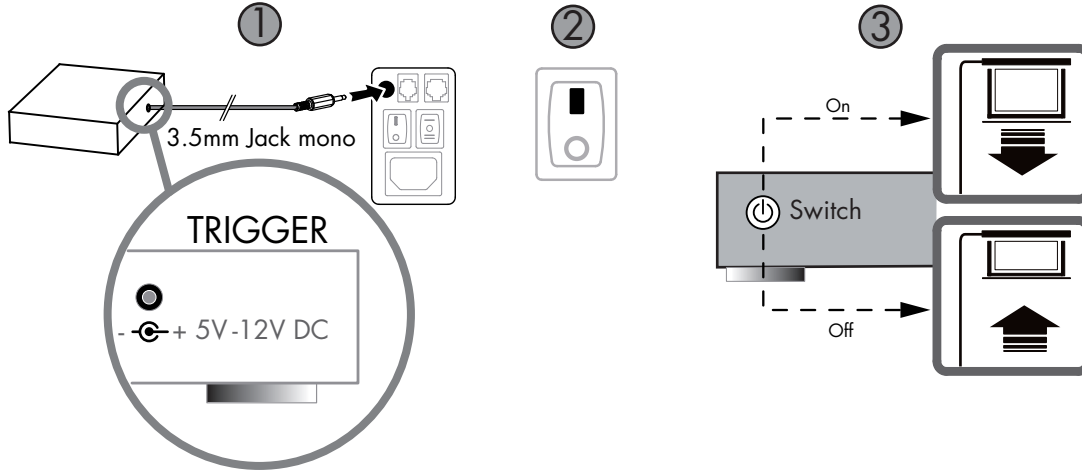

AVAILABLE ON:

Automatic Control (Trigger)

COLISEUM
PREMIUM
MAJESTIC
PREMIUM

External Control (RS232)

COLISEUM
PREMIUM
MAJESTIC
PREMIUM

Motor Adjusting Slot

COLISEUM
PREMIUM
MAJESTIC
PREMIUM
EMBASSY 2