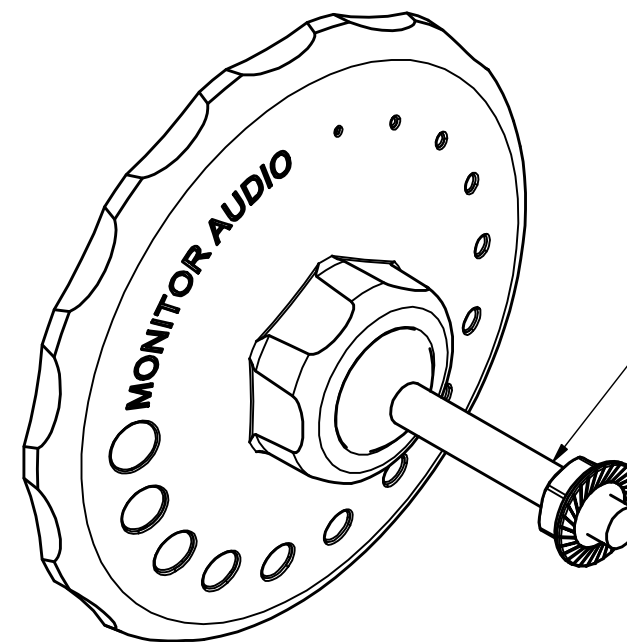

NOTE:
 1/4 INCH 20 TPI UNC THREAD
 SELF LOCKING COATED

SHOWN WITH CEILING MOUNT ARM.

SHOWN WITH WALL MOUNT ARM.

NOTE:
 1/4 INCH 20 TPI UNC THREAD
 SELF LOCKING COATED

DRAWING FOR REFERENCE ONLY

MASM - CUSTOMER DRAWING