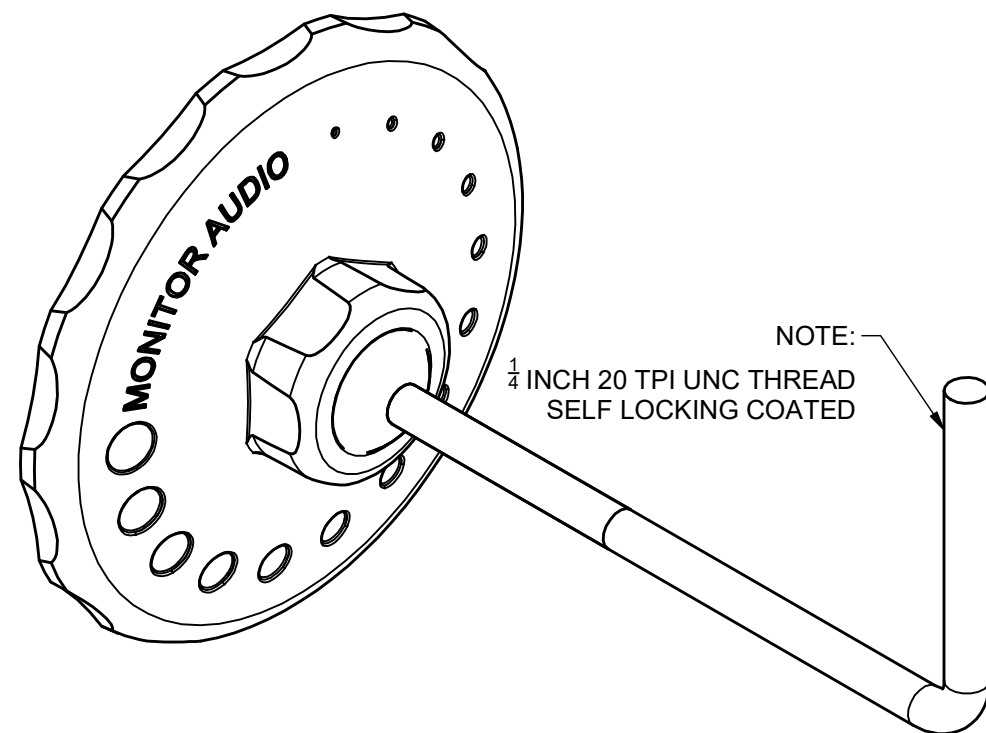

NOTE:
 1/4 INCH 20 TPI UNC THREAD
 SELF LOCKING COATED

SHOWN WITH CEILING MOUNT ARM.

SHOWN WITH WALL MOUNT ARM.

NOTE:
 1/4 INCH 20 TPI UNC THREAD
 SELF LOCKING COATED

DRAWING FOR REFERENCE ONLY

MASM - CUSTOMER DRAWING