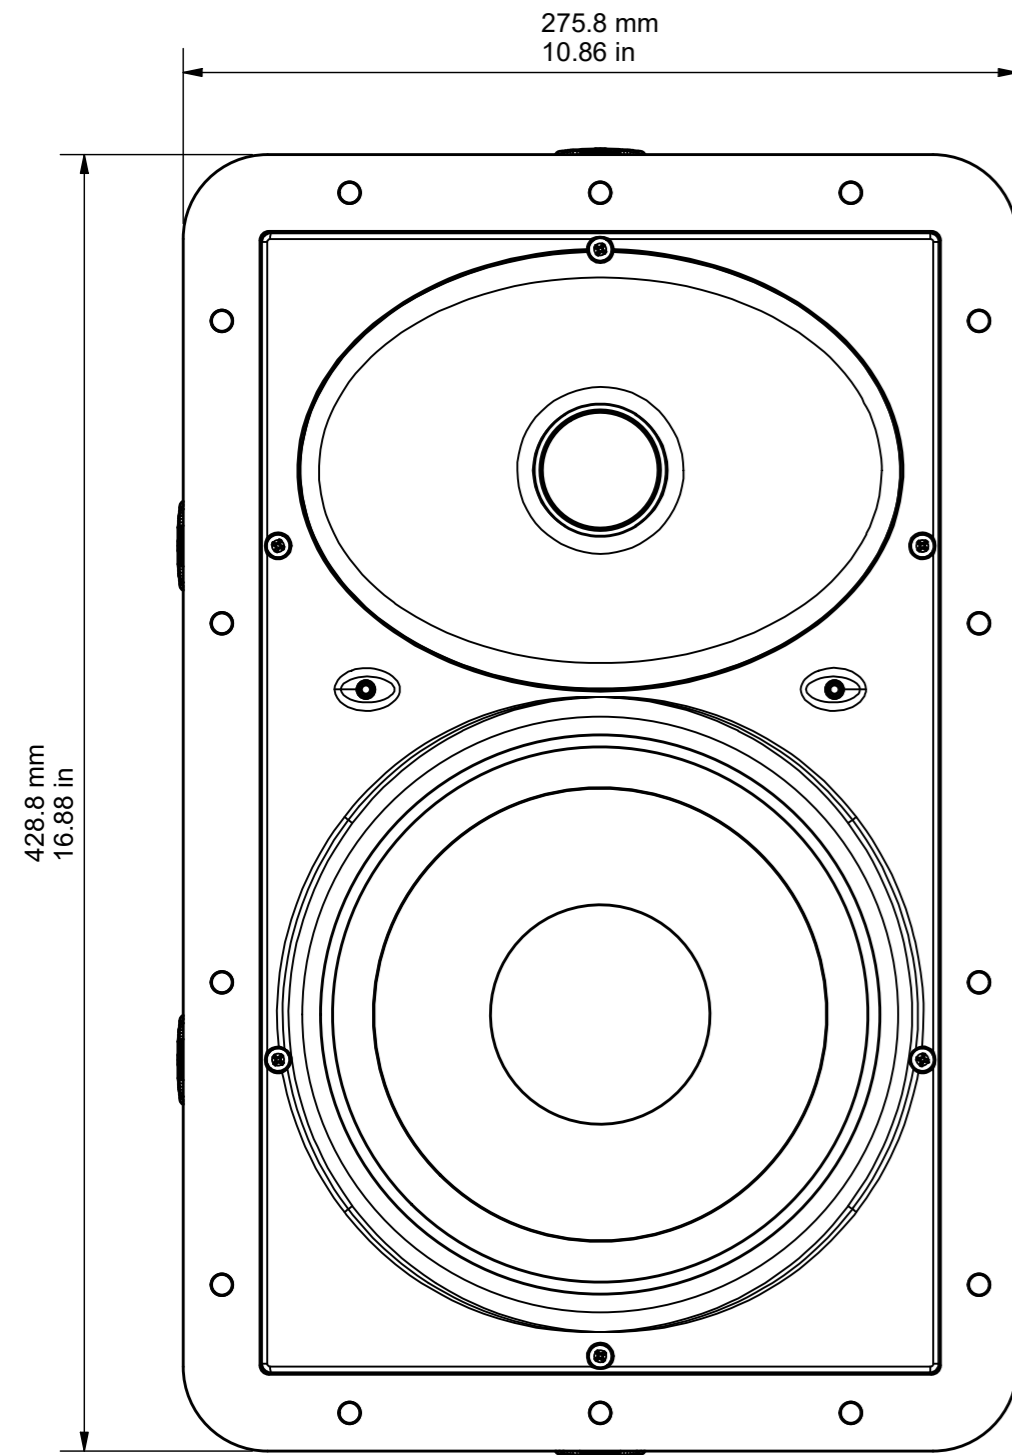

FRONT NO GRILLE

288.01 mm
11.34 in

4.1 mm
0.16 in

232 mm
9.13 in

SIDE NO GRILLE

ALLOW A TOLERANCE OF +/- 1MM OR 0.04 INCHES ON ALL MOUNTING DEPTHS.

W180 - DRAWING FOR REFERENCE ONLY

RANGE: CUSTOM CORE