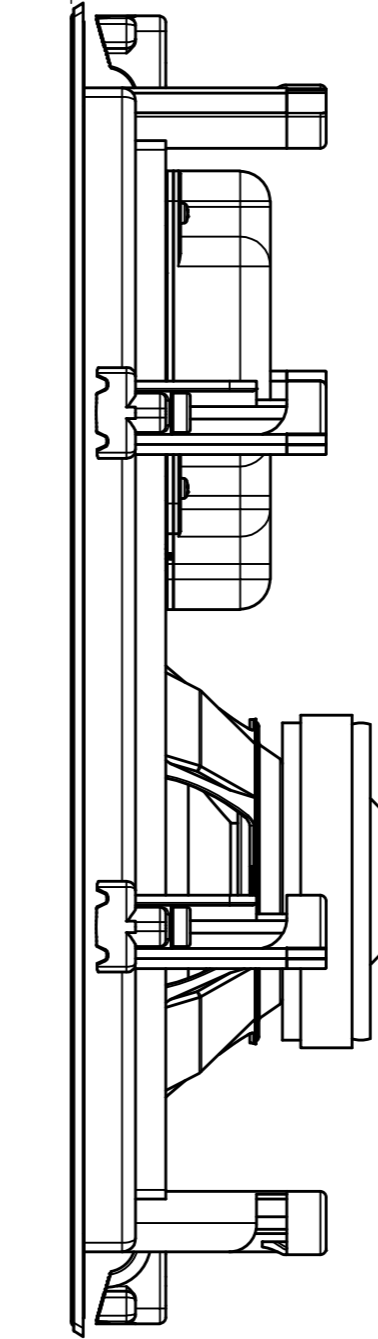

FRONT NO GRILLE

288.01 mm
11.34 in

4.1 mm
0.16 in

232 mm
9.13 in

SIDE NO GRILLE

ALLOW A TOLERANCE OF +/- 1MM OR 0.04 INCHES ON ALL MOUNTING DEPTHS.

W180 - DRAWING FOR REFERENCE ONLY

RANGE: CUSTOM CORE