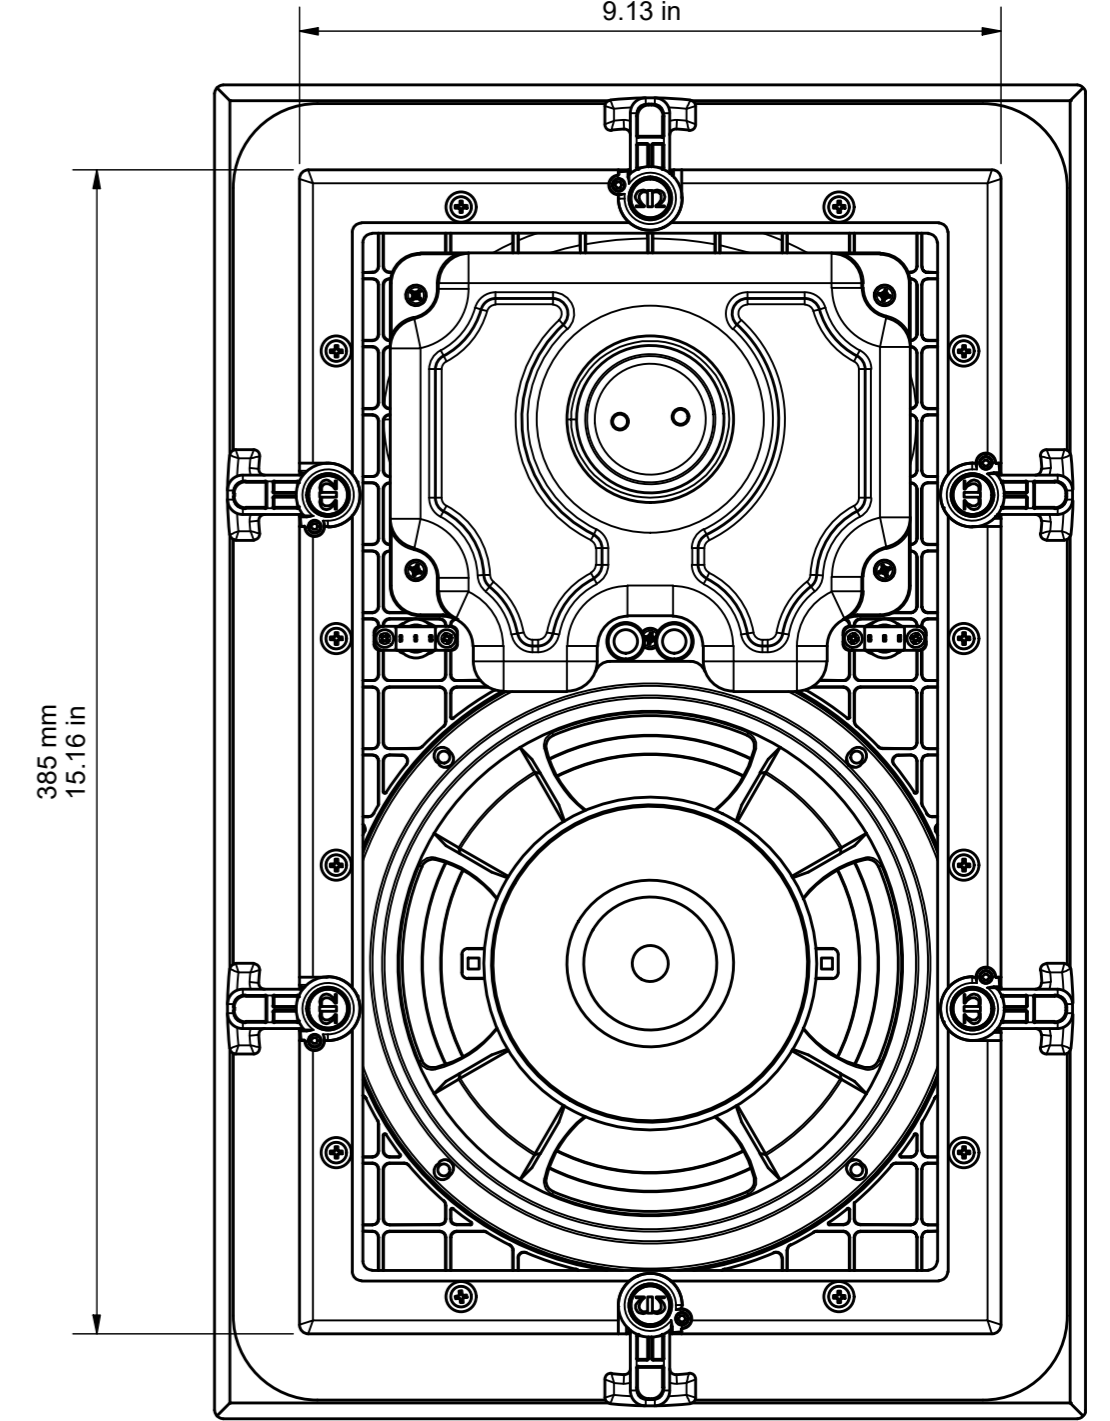

FRONT NO GRILLE

288.01 mm
11.34 in

4.1 mm
0.16 in

232 mm
9.13 in

SIDE NO GRILLE

ALLOW A TOLERANCE OF +/- 1MM OR 0.04 INCHES ON ALL MOUNTING DEPTHS.

W180 - DRAWING FOR REFERENCE ONLY

RANGE: CUSTOM CORE