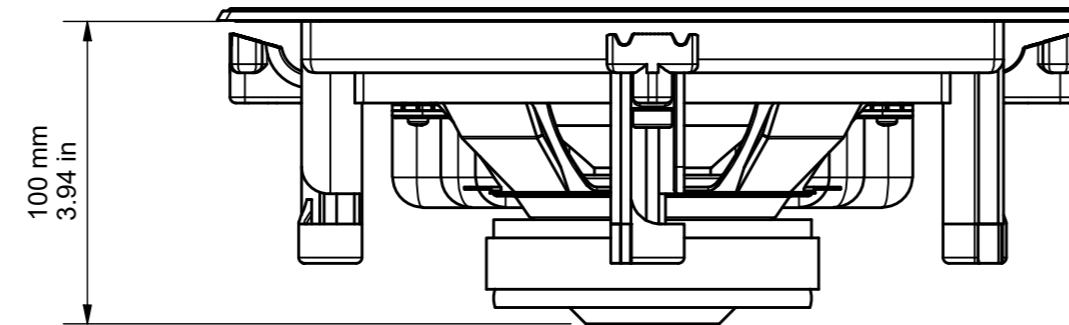

FRONT NO GRILLE

288.01 mm
11.34 in

4.1 mm
0.16 in

232 mm
9.13 in

SIDE NO GRILLE

ALLOW A TOLERANCE OF +/- 1MM OR 0.04 INCHES ON ALL MOUNTING DEPTHS.

W180 - DRAWING FOR REFERENCE ONLY

RANGE: CUSTOM CORE